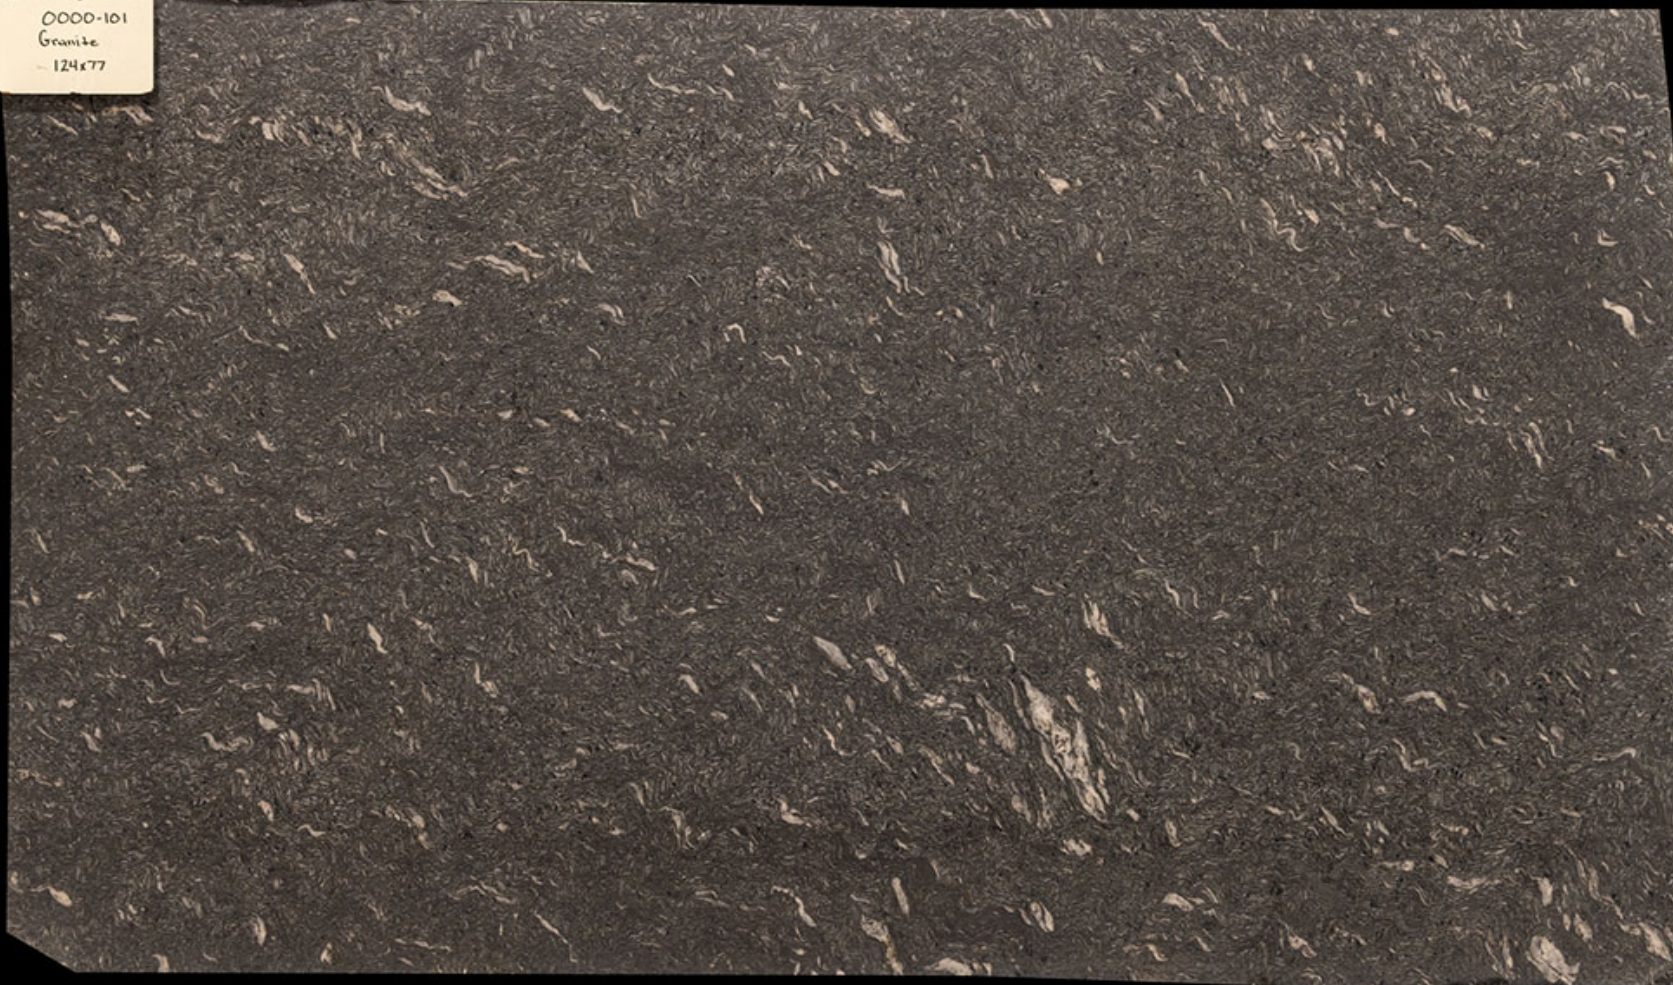

# KILIMANJARO LEATHER 0000-101

Single Slab

2cm Kilimanjaro Leather  
0000-101  
Granite  
124x77

**CACTUS**  
STONE & TILE

401 South 50th Street  
Phoenix, AZ 85034  
Phone: 602-275-6400  
[www.cactusstone.com](http://www.cactusstone.com)

**Available in:** 2 cm Leather

**NOTE:** Your slab will vary in color, shade, veining, movement, fissures, etc. from this picture. View current inventory to make actual selection.