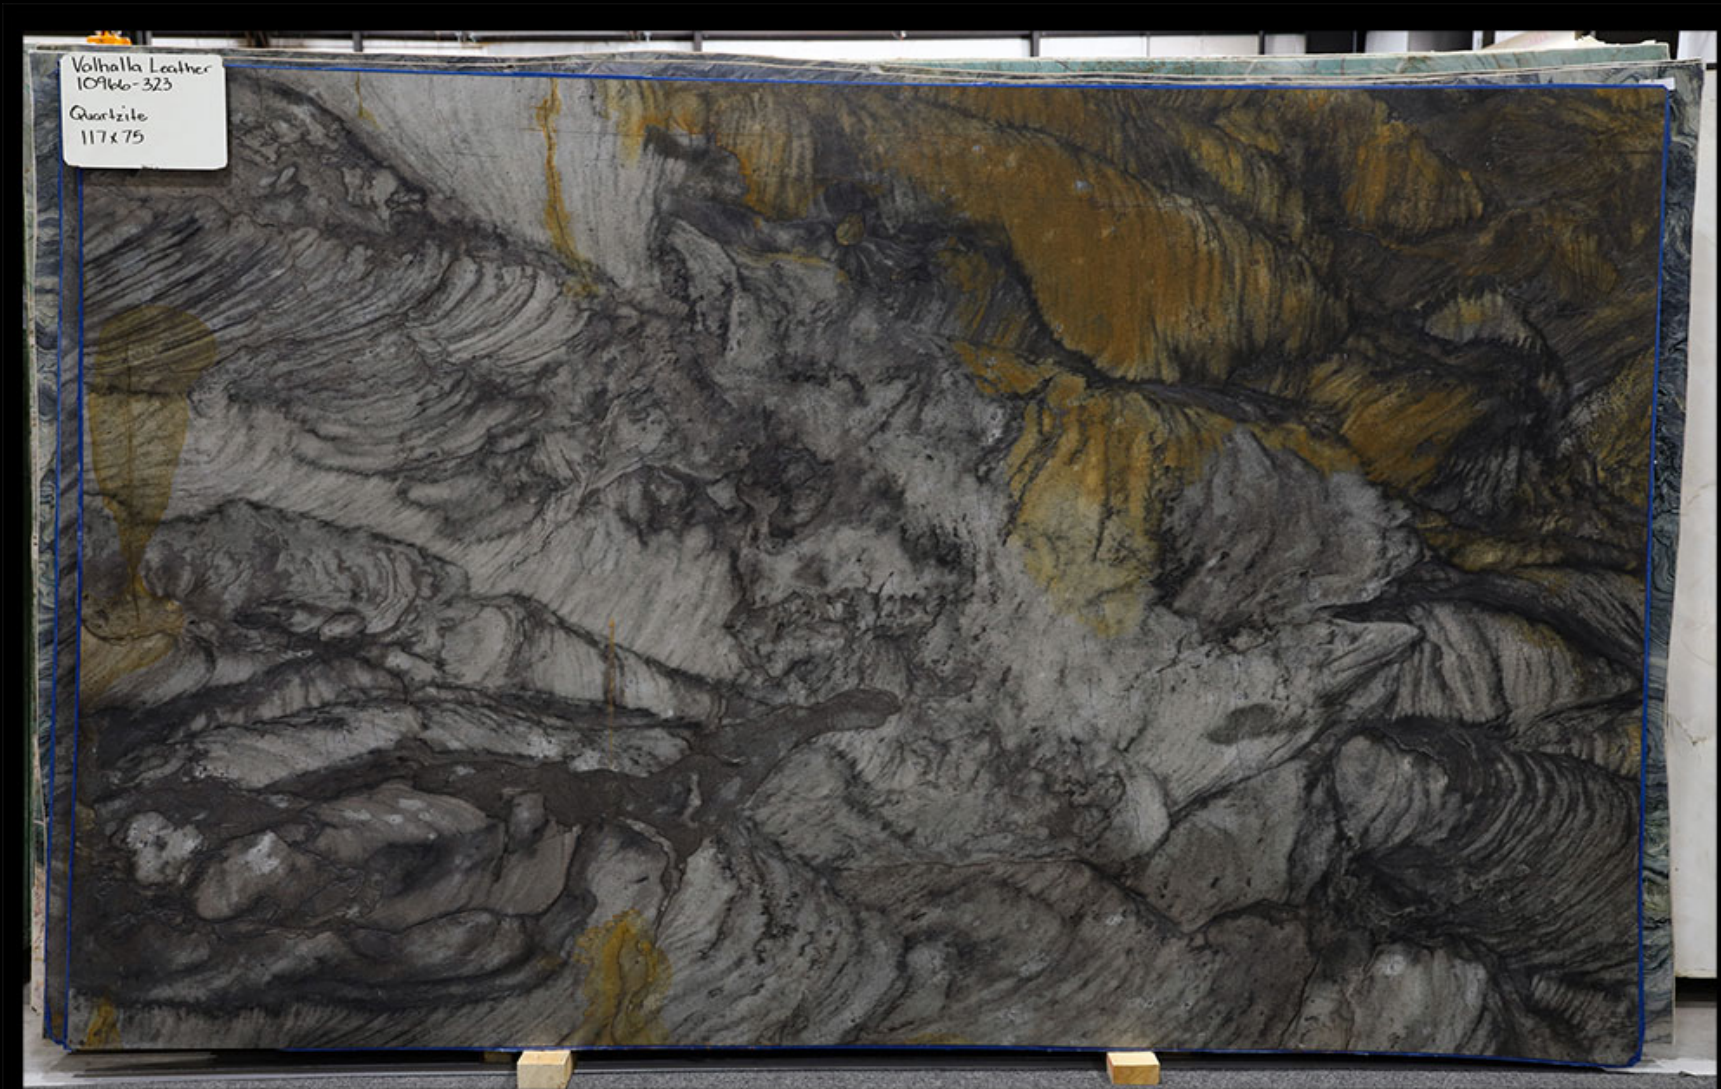

VALHALLA - LEATHER 10966-323

Single Slab

CACTUS
STONE & TILE

401 South 50th Street
Phoenix, AZ 85034
Phone: 602-275-6400
www.cactusstone.com

Available in: 2 cm Leather

NOTE: Your slab will vary in color, shade, veining, movement, fissures, etc. from this picture. View current inventory to make actual selection.