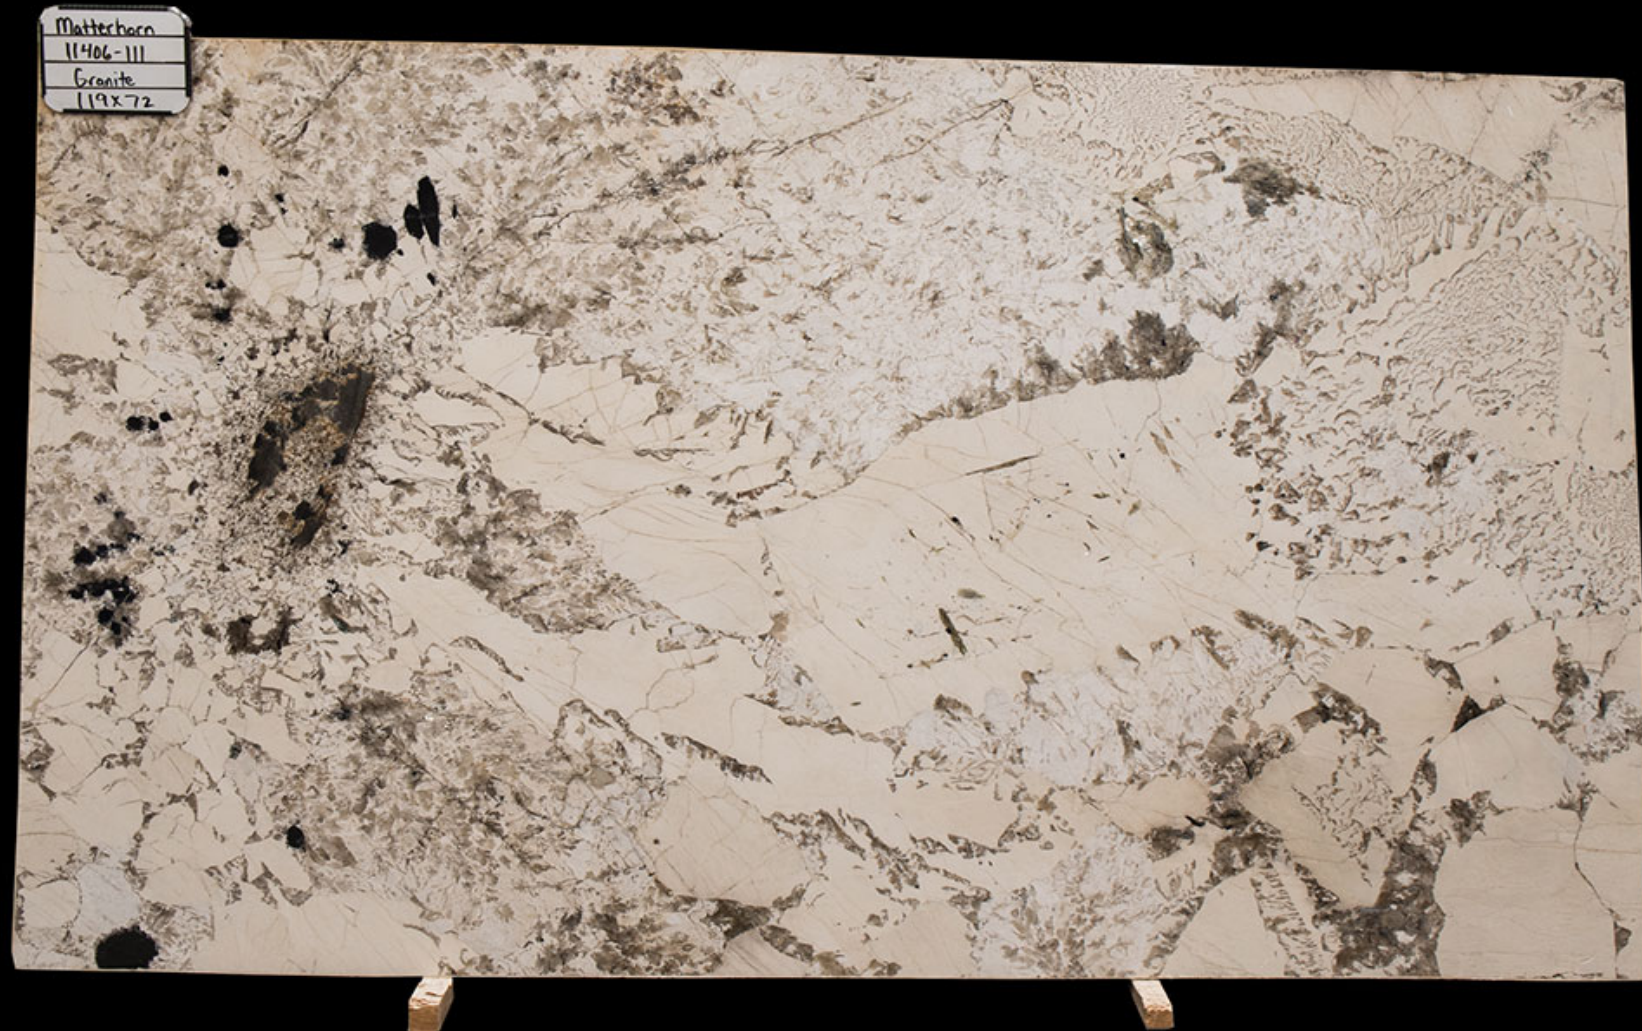

MATTERHORN 11406-111

Single Slab

**CACTUS**  
STONE & TILE

401 South 50th Street  
Phoenix, AZ 85034  
Phone: 602-511-8888  
www.cactusstone.com

**Available in:** 2 cm Polished

**NOTE:** Your slab will vary in color, shade, veining, movement, fissures, etc. from this picture. View current inventory to make actual selection.