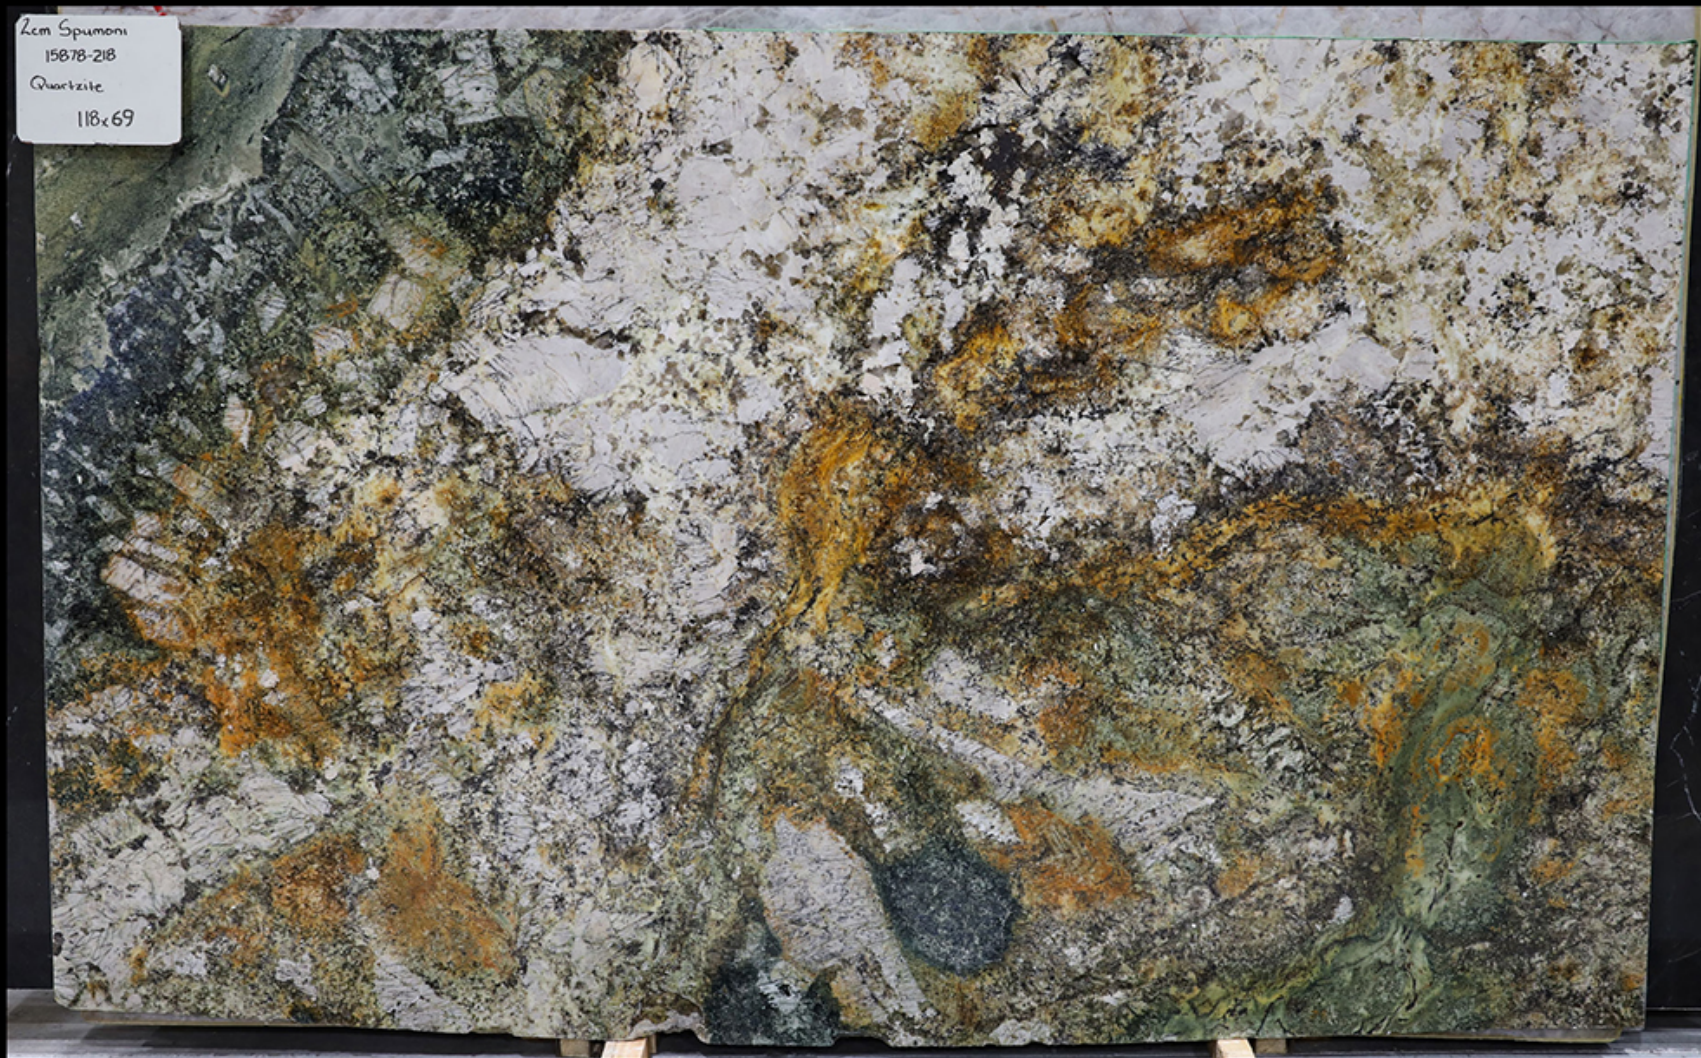

SPUMONI 15878-218

Single Slab

**CACTUS**  
STONE & TILE

401 South 50th Street  
Phoenix, AZ 85034  
Phone: 602-275-6400  
[www.cactusstone.com](http://www.cactusstone.com)

**Available in:** 2 cm Polished

**NOTE:** Your slab will vary in color, shade, veining, movement, fissures, etc. from this picture. View current inventory to make actual selection.