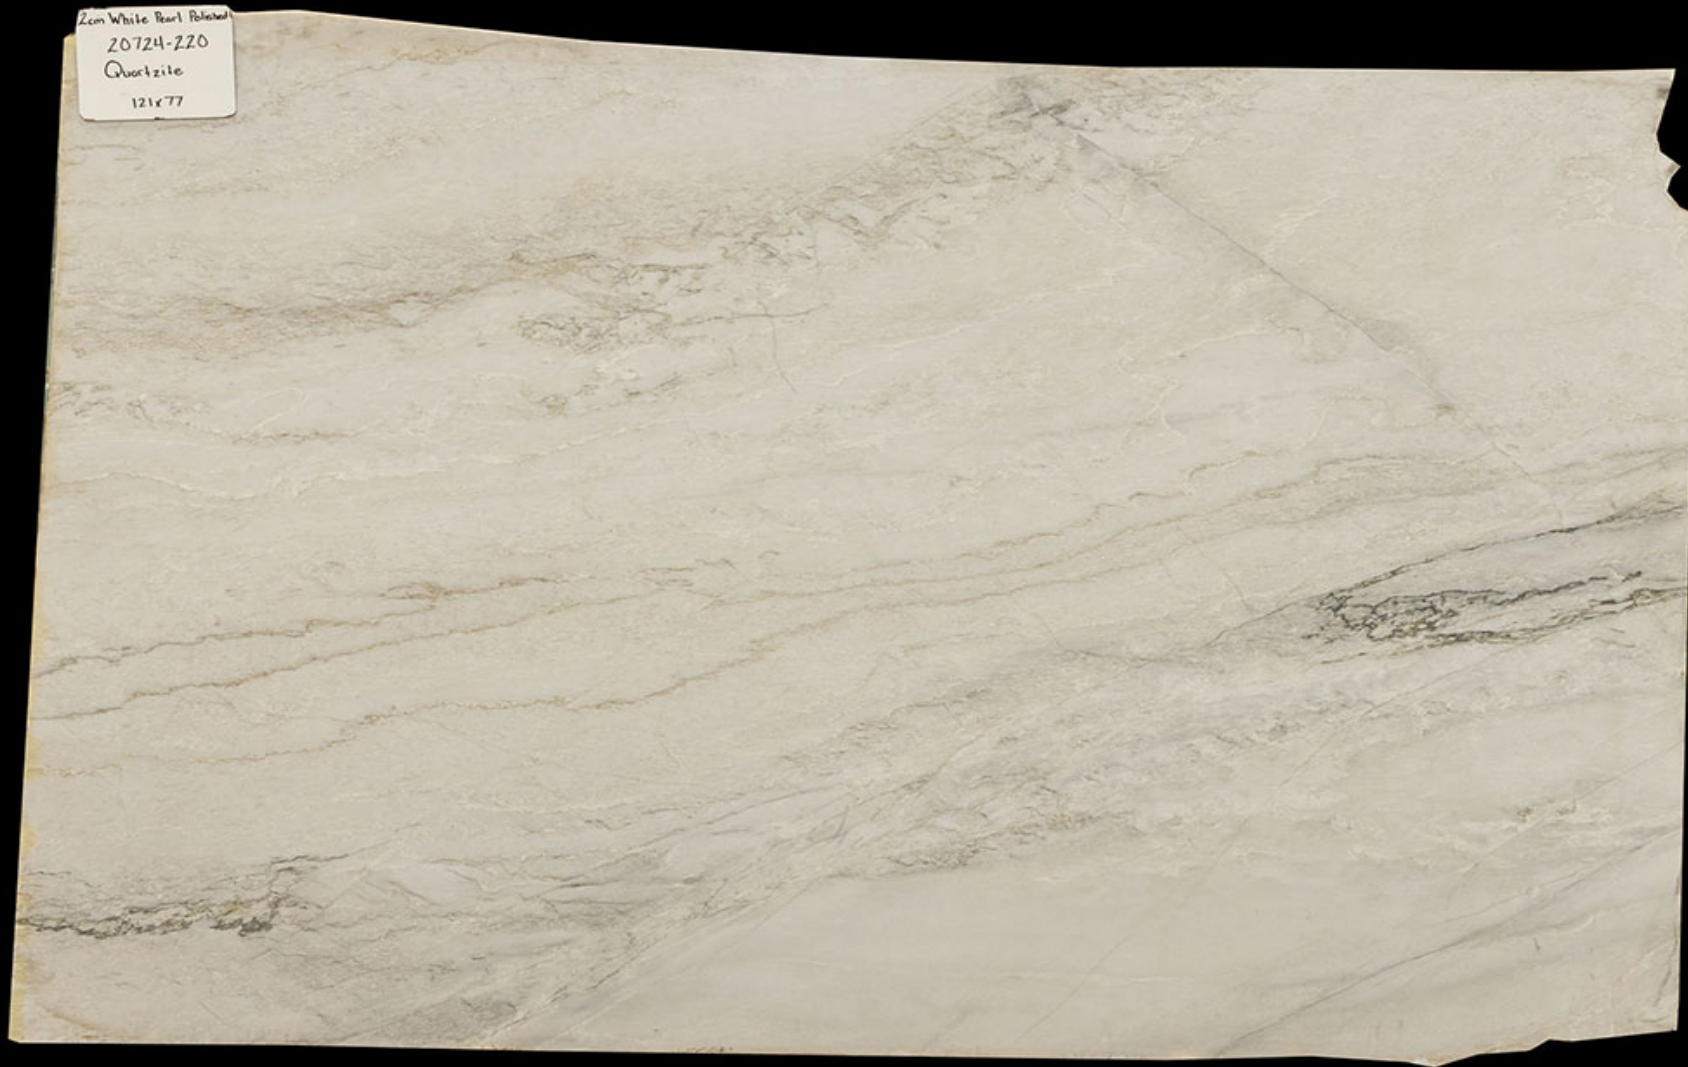

WHITE PEARL 20724-220

Single Slab

2cm White Pearl Polished
20724-220
Quartzite
121x77

CACTUS
STONE & TILE

401 South 50th Street
Phoenix, AZ 85034
Phone: 602-275-6400
www.cactusstone.com

Available in: 2 cm Polished

NOTE: Your slab will vary in color, shade, veining, movement, fissures, etc. from this picture. View current inventory to make actual selection.