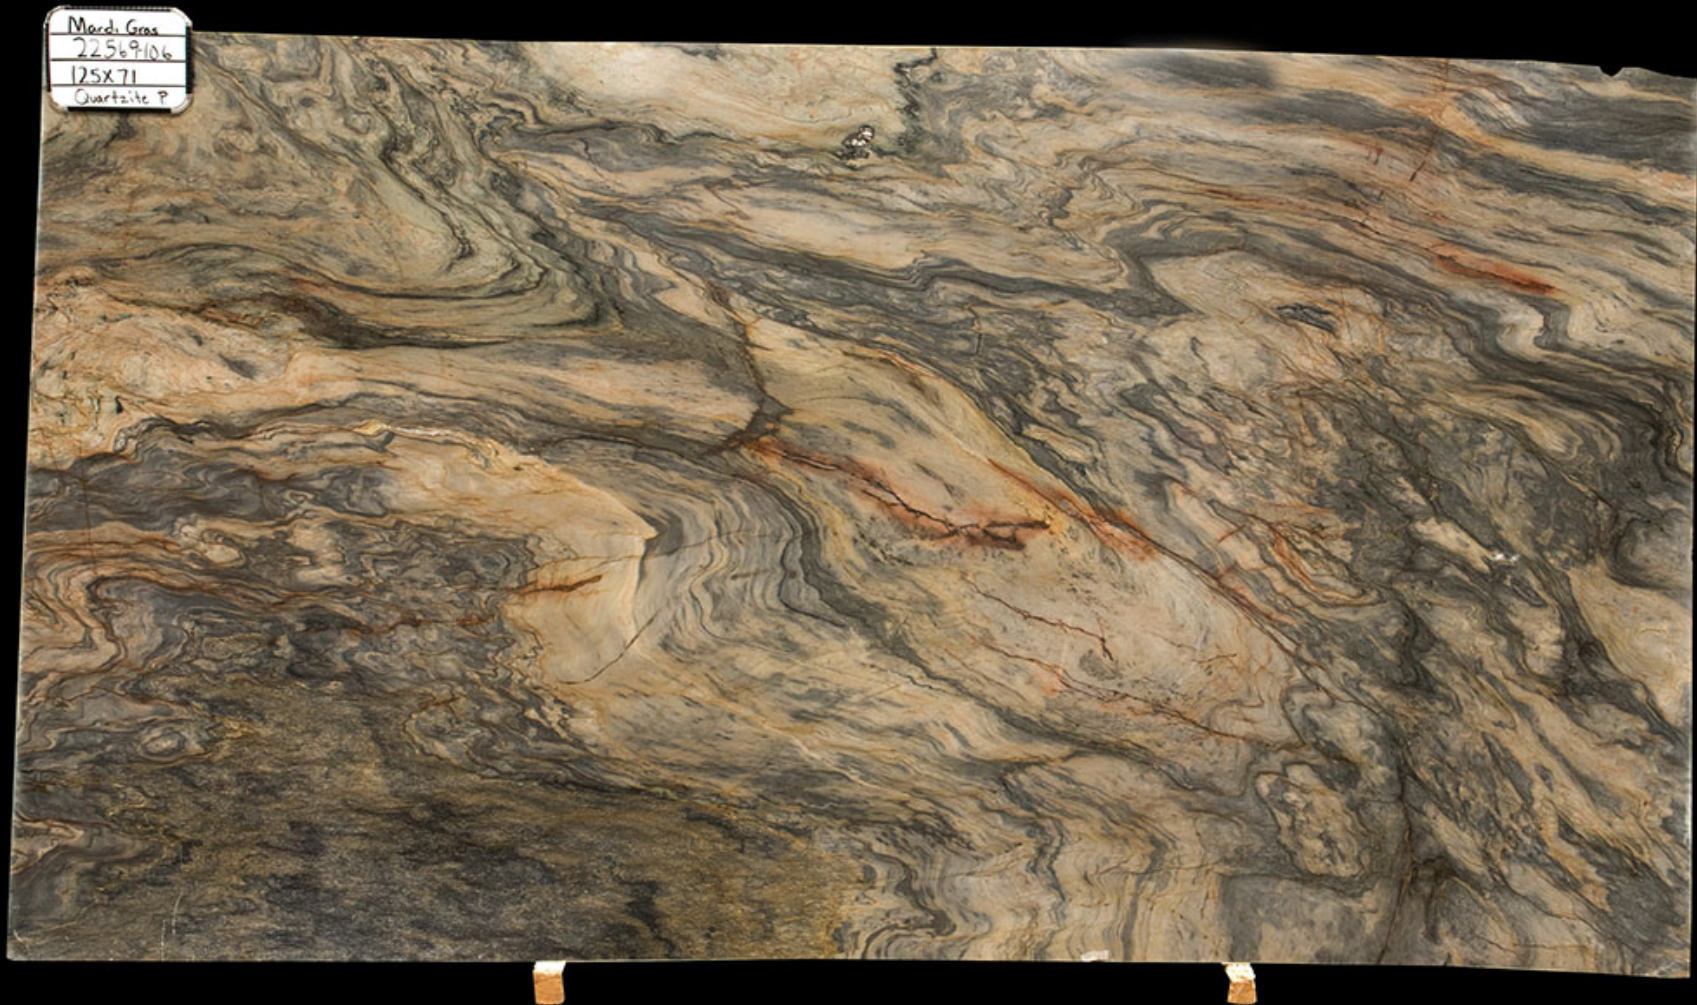

MARDI GRAS 22569-106

Single Slab

CACTUS
STONE & TILE

401 South 50th Street
Phoenix, AZ 85034
Phone: 602-511-8888
www.cactusstone.com

Available in: 2 cm Polished

NOTE: Your slab will vary in color, shade, veining, movement, fissures, etc. from this picture. View current inventory to make actual selection.