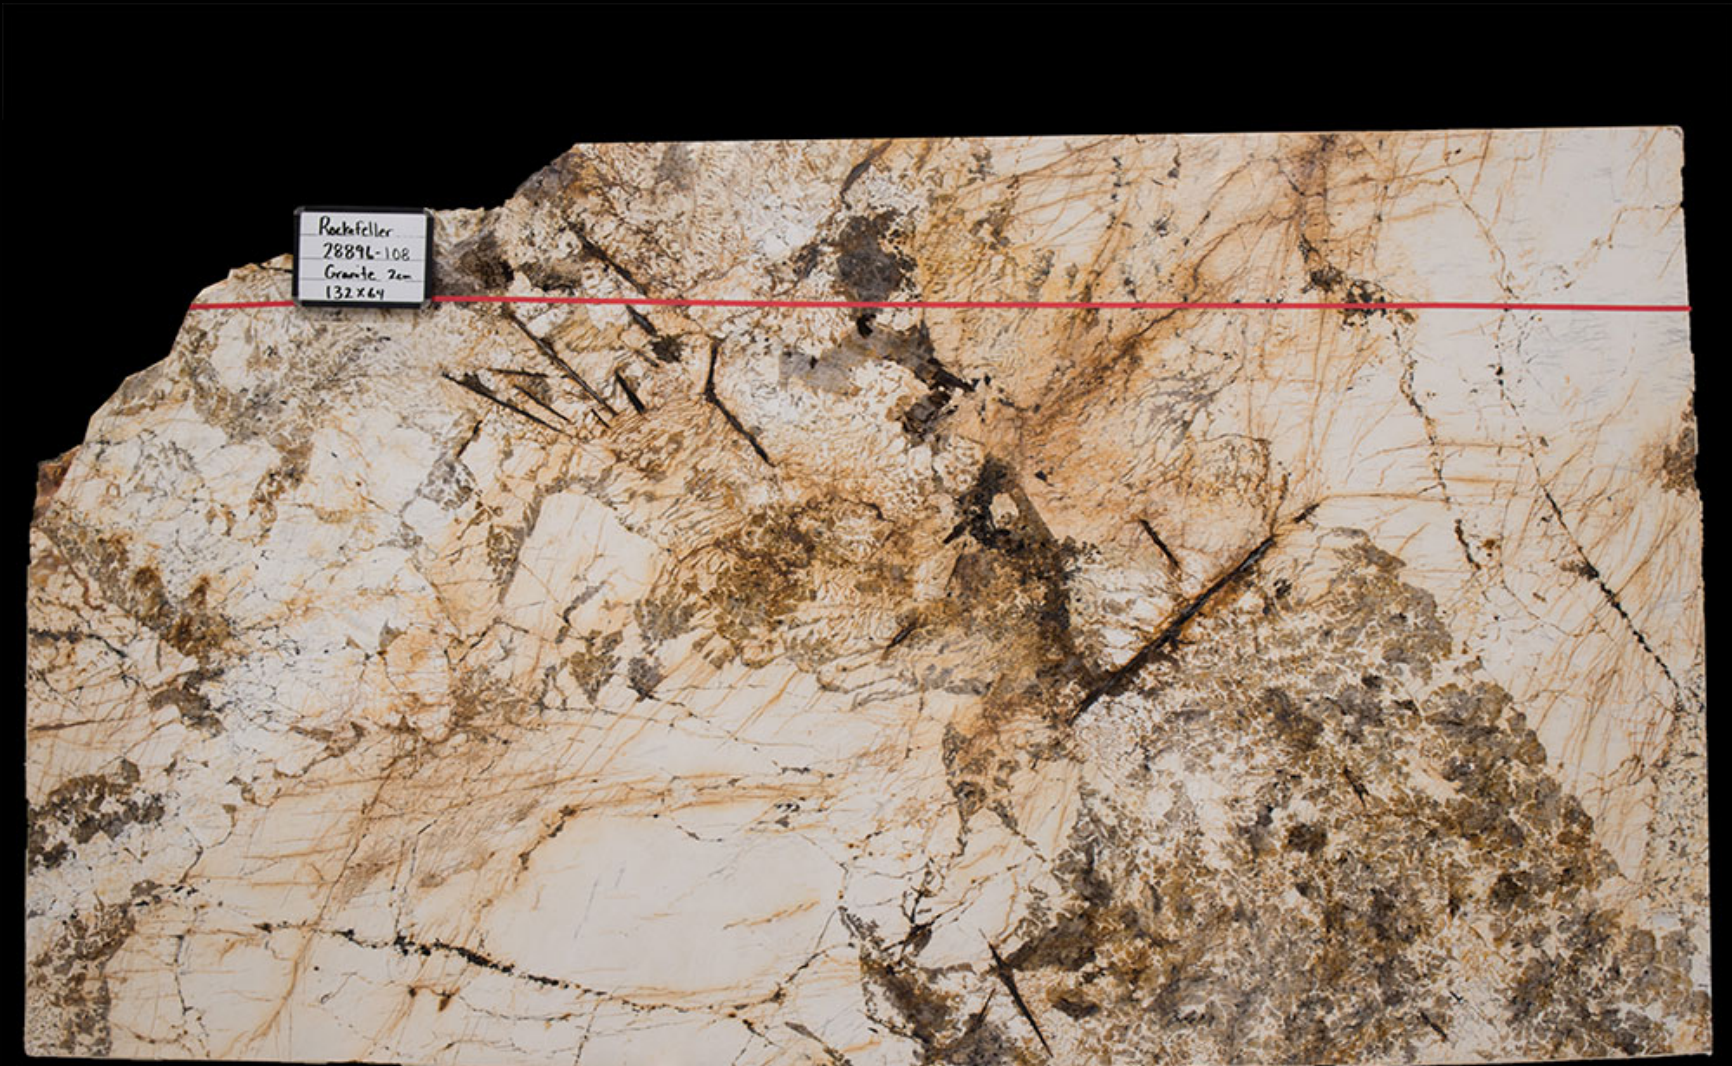

ROCKEFELLER 28896-108

Single Slab

Rockefeller
28896-108
Granite 2cm
132x64

CACTUS
STONE & TILE

401 South 50th Street
Phoenix, AZ 85034
Phone: 602-511-8888
www.cactusstone.com

Available in: 2 cm Polished

NOTE: Your slab will vary in color, shade, veining, movement, fissures, etc. from this picture. View current inventory to make actual selection.