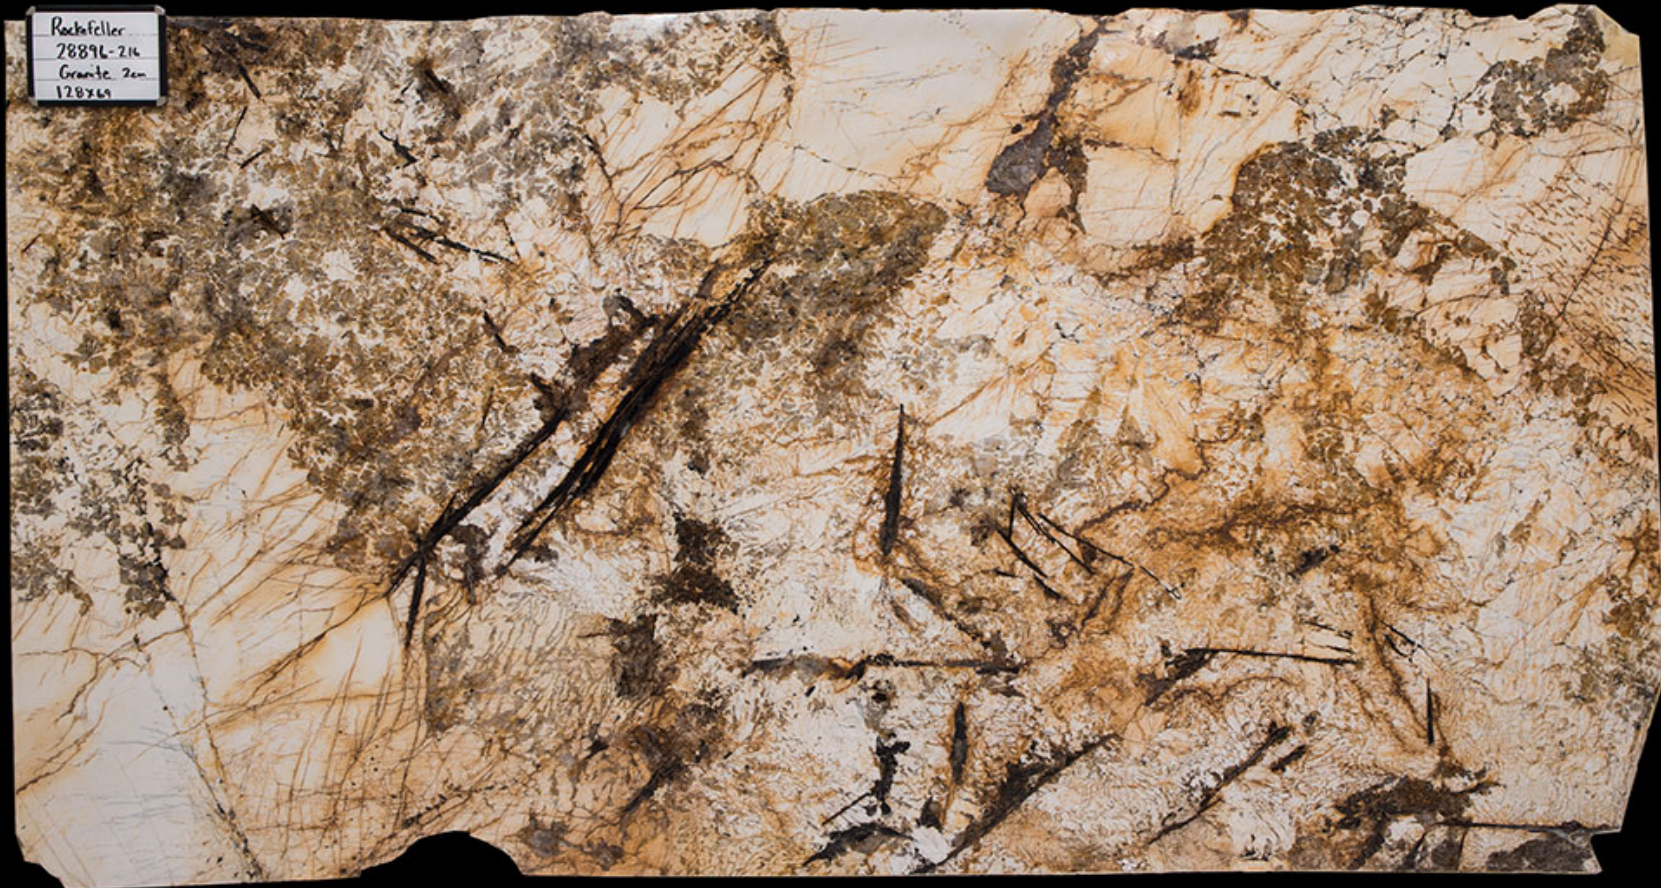

ROCKEFELLER 28896-216

Single Slab

CACTUS
STONE & TILE

401 South 50th Street
Phoenix, AZ 85034
Phone: 602-511-8888
www.cactusstone.com

Available in: 2 cm Polished

NOTE: Your slab will vary in color, shade, veining, movement, fissures, etc. from this picture. View current inventory to make actual selection.