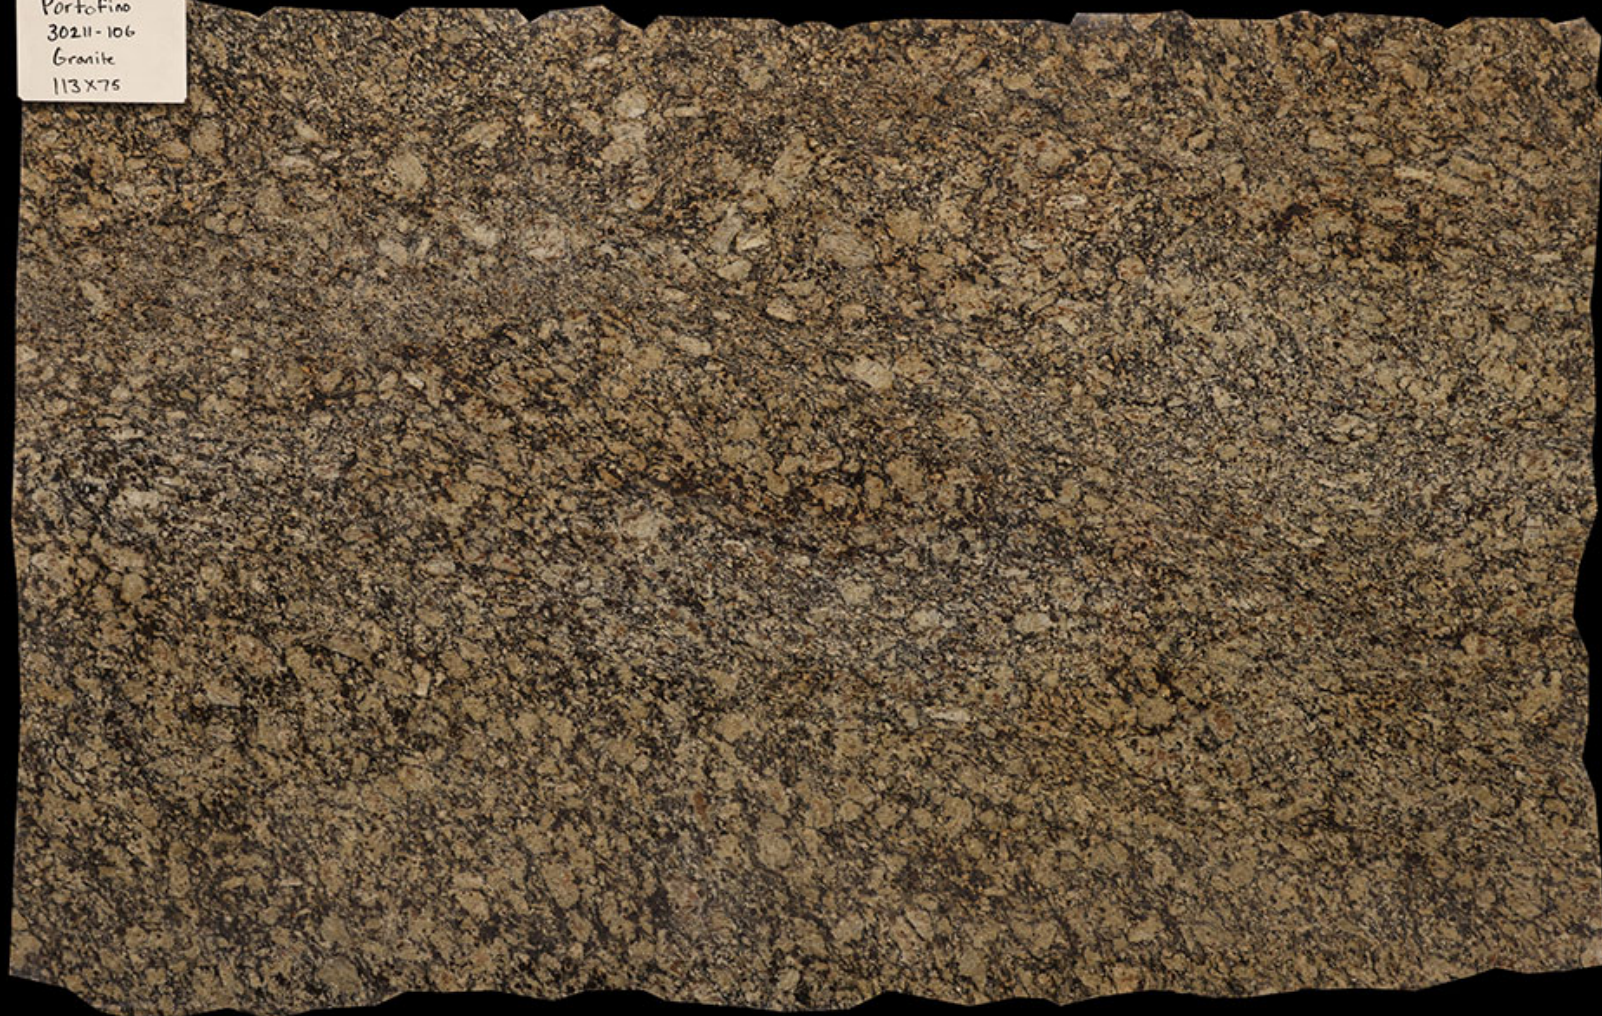

PORTOFINO 30211-106

Natural Granite Slab

PortoFino
30211-106
Granite
113x75

CACTUS
STONE & TILE

401 South 50th Street
Phoenix, AZ 85034
Phone: 602-275-6400
www.cactusstone.com

Available in: 2 cm Polished

NOTE: Your slab will vary in color, shade, veining, movement, fissures, etc. from this picture. View current inventory to make actual selection.