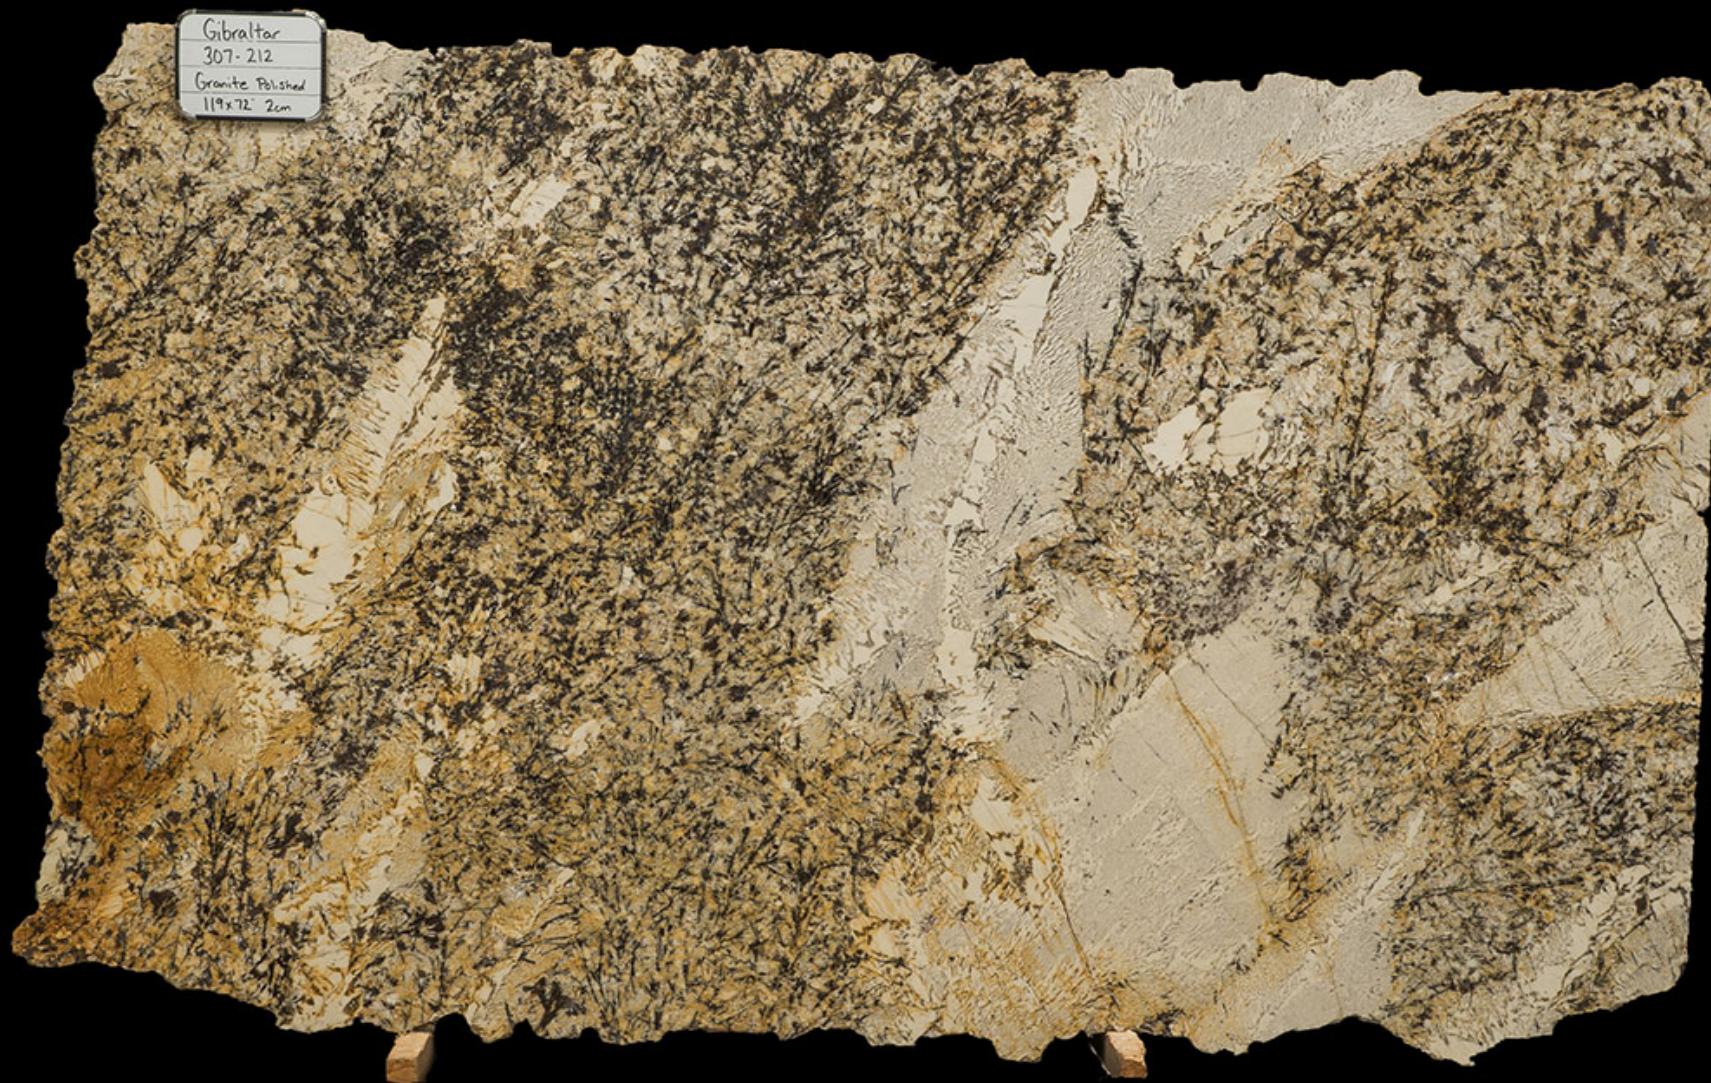

GIBRALTAR 307-212

Single Slab

CACTUS
STONE & TILE

401 South 50th Street
Phoenix, AZ 85034
Phone: 602-511-8888
www.cactusstone.com

Available in: 2 cm Polished

NOTE: Your slab will vary in color, shade, veining, movement, fissures, etc. from this picture. View current inventory to make actual selection.