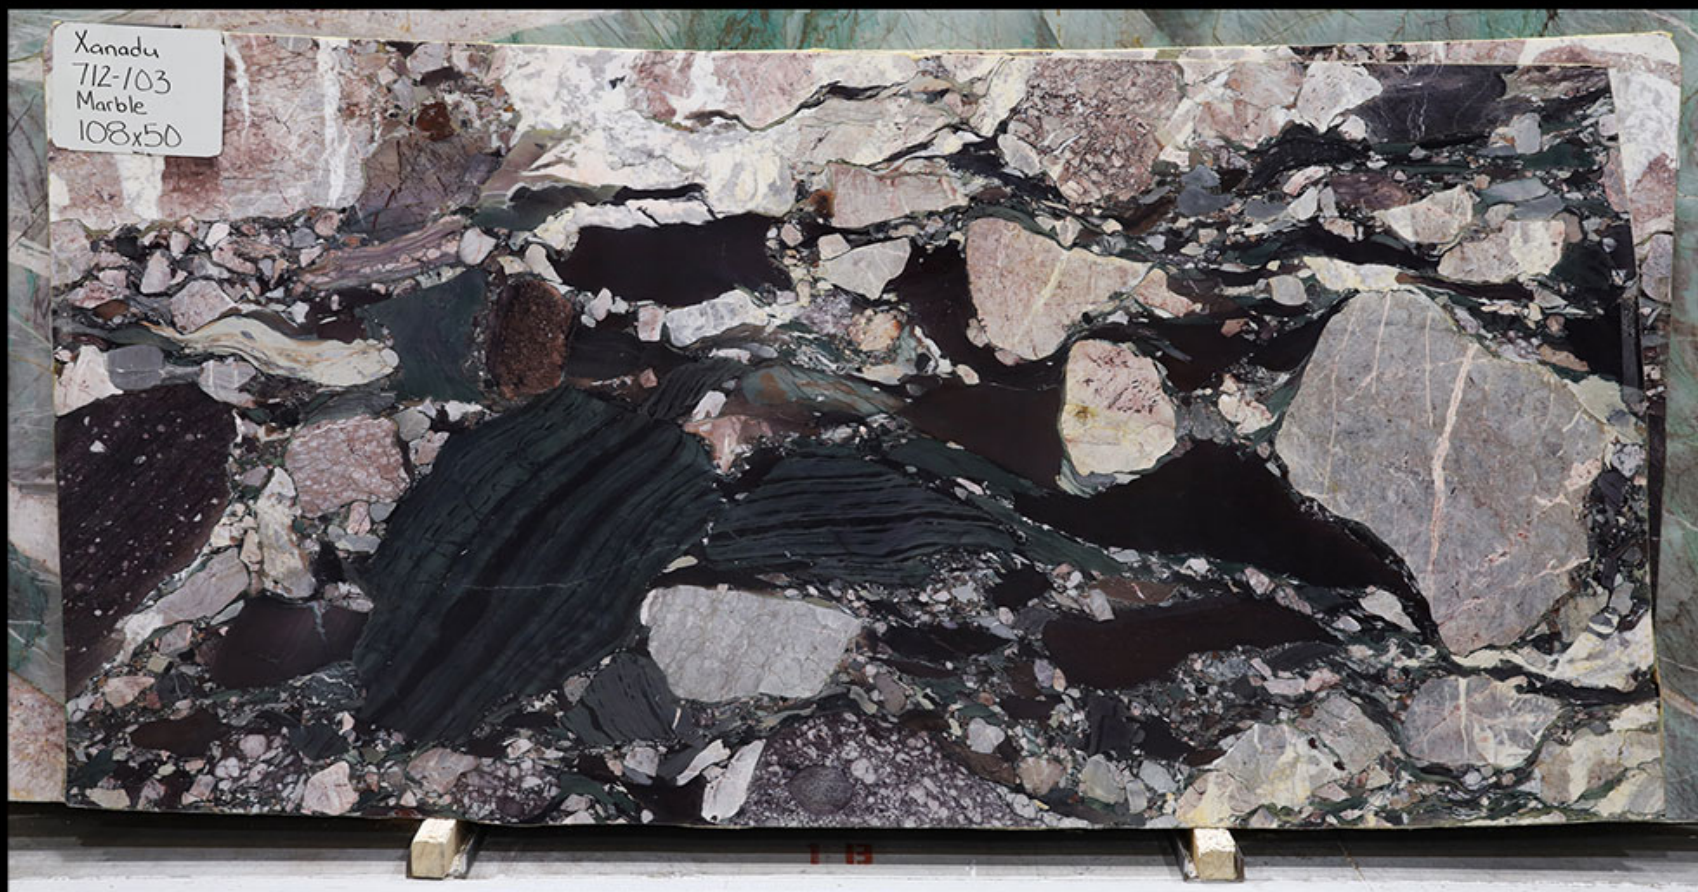

XANADU 712-103

Single Slab

CACTUS
STONE & TILE

401 South 50th Street
Phoenix, AZ 85034
Phone: 602-275-6400
www.cactusstone.com

Available in: 2 cm Polished

NOTE: Your slab will vary in color, shade, veining, movement, fissures, etc. from this picture. View current inventory to make actual selection.