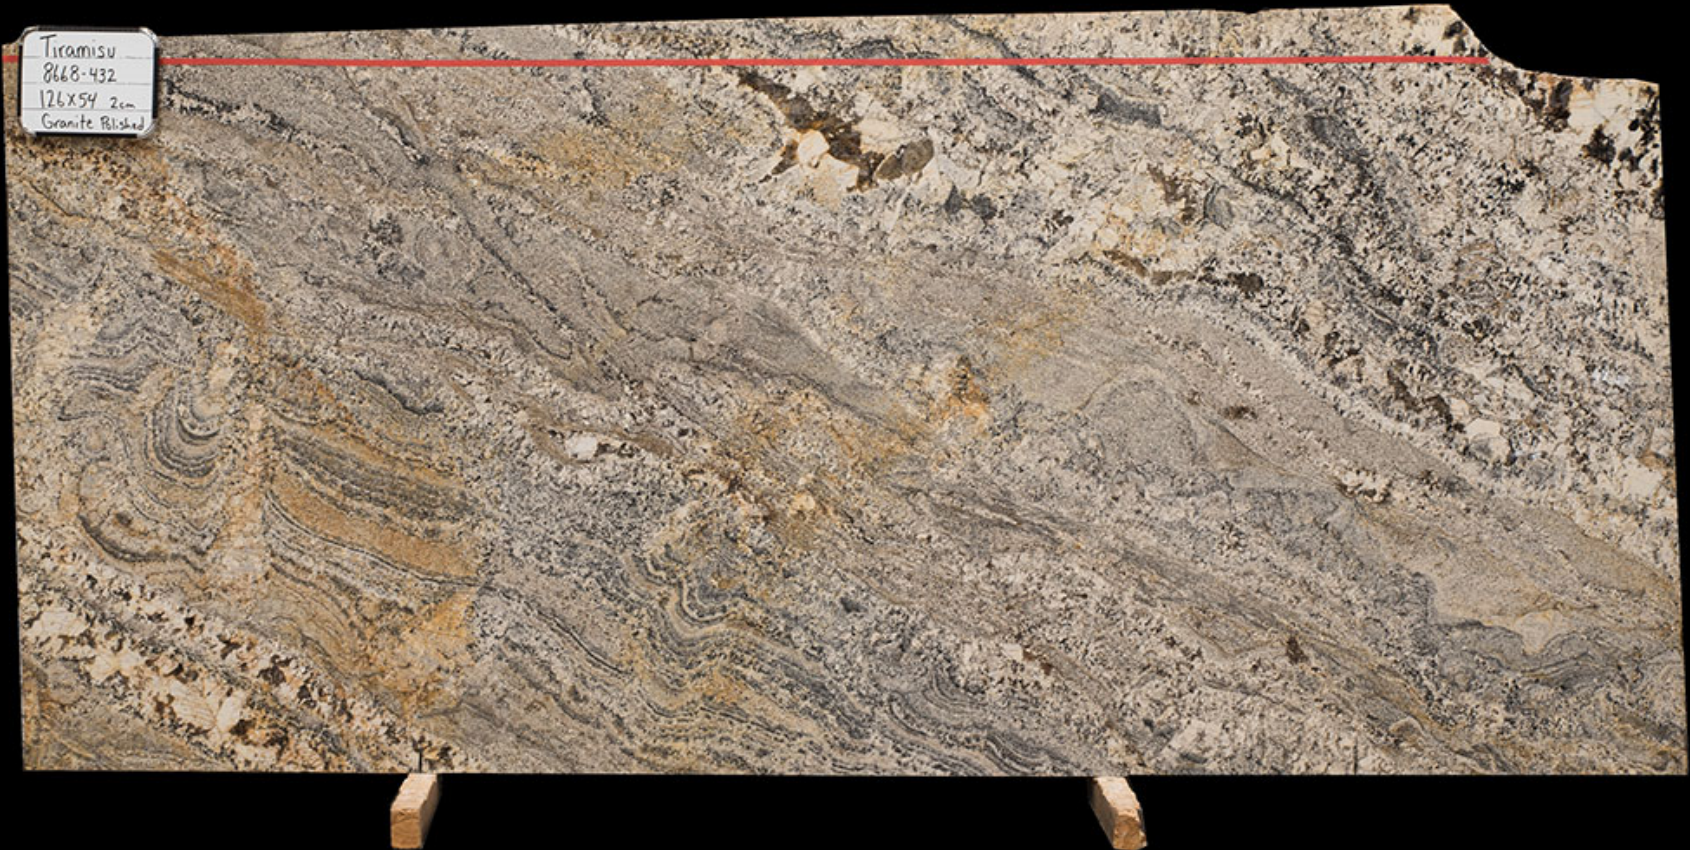

TIRAMISU 8668-432

Single Slab

Tiramisu  
8668-432  
126x54 2cm  
Granite Polished

**CACTUS**  
STONE & TILE

401 South 50th Street  
Phoenix, AZ 85034  
Phone: 602-951-8888  
www.cactusstone.com

**Available in:** 2 cm Polished

**NOTE:** Your slab will vary in color, shade, veining, movement, fissures, etc. from this picture. View current inventory to make actual selection.