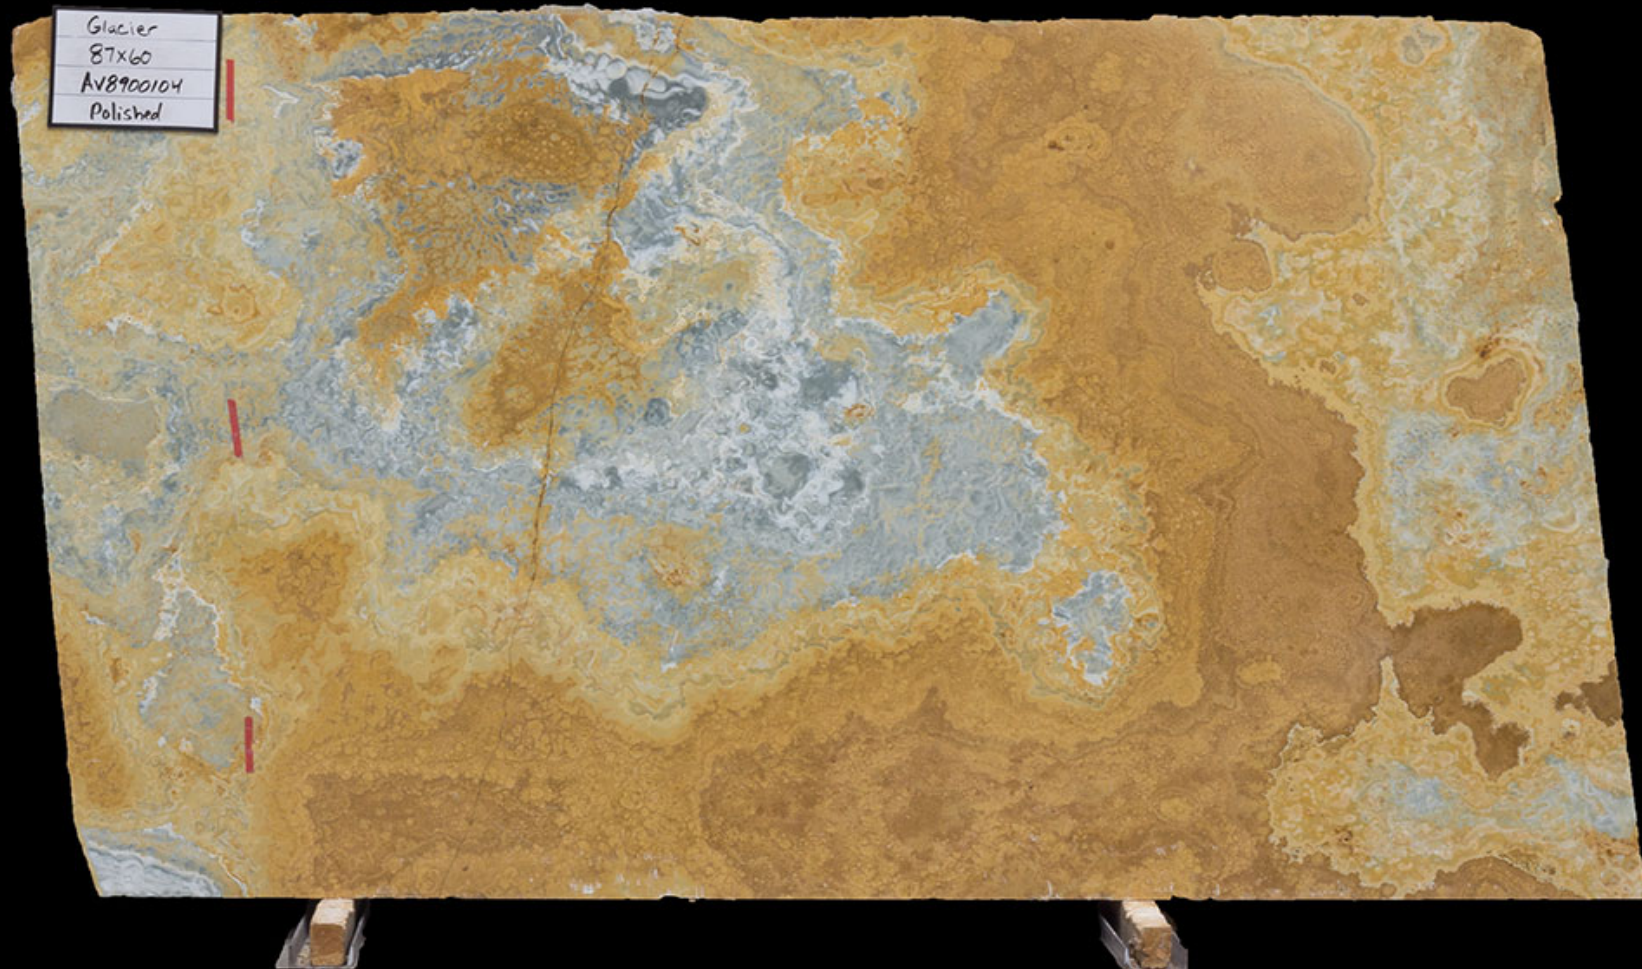

GLACIER AV8900104

Single Slab

CACTUS
STONE & TILE

401 South 50th Street
Phoenix, AZ 85034
Phone: 602-511-8888
www.cactusstone.com

Available in: 2 cm Polished

NOTE: Your slab will vary in color, shade, veining, movement, fissures, etc. from this picture. View current inventory to make actual selection.