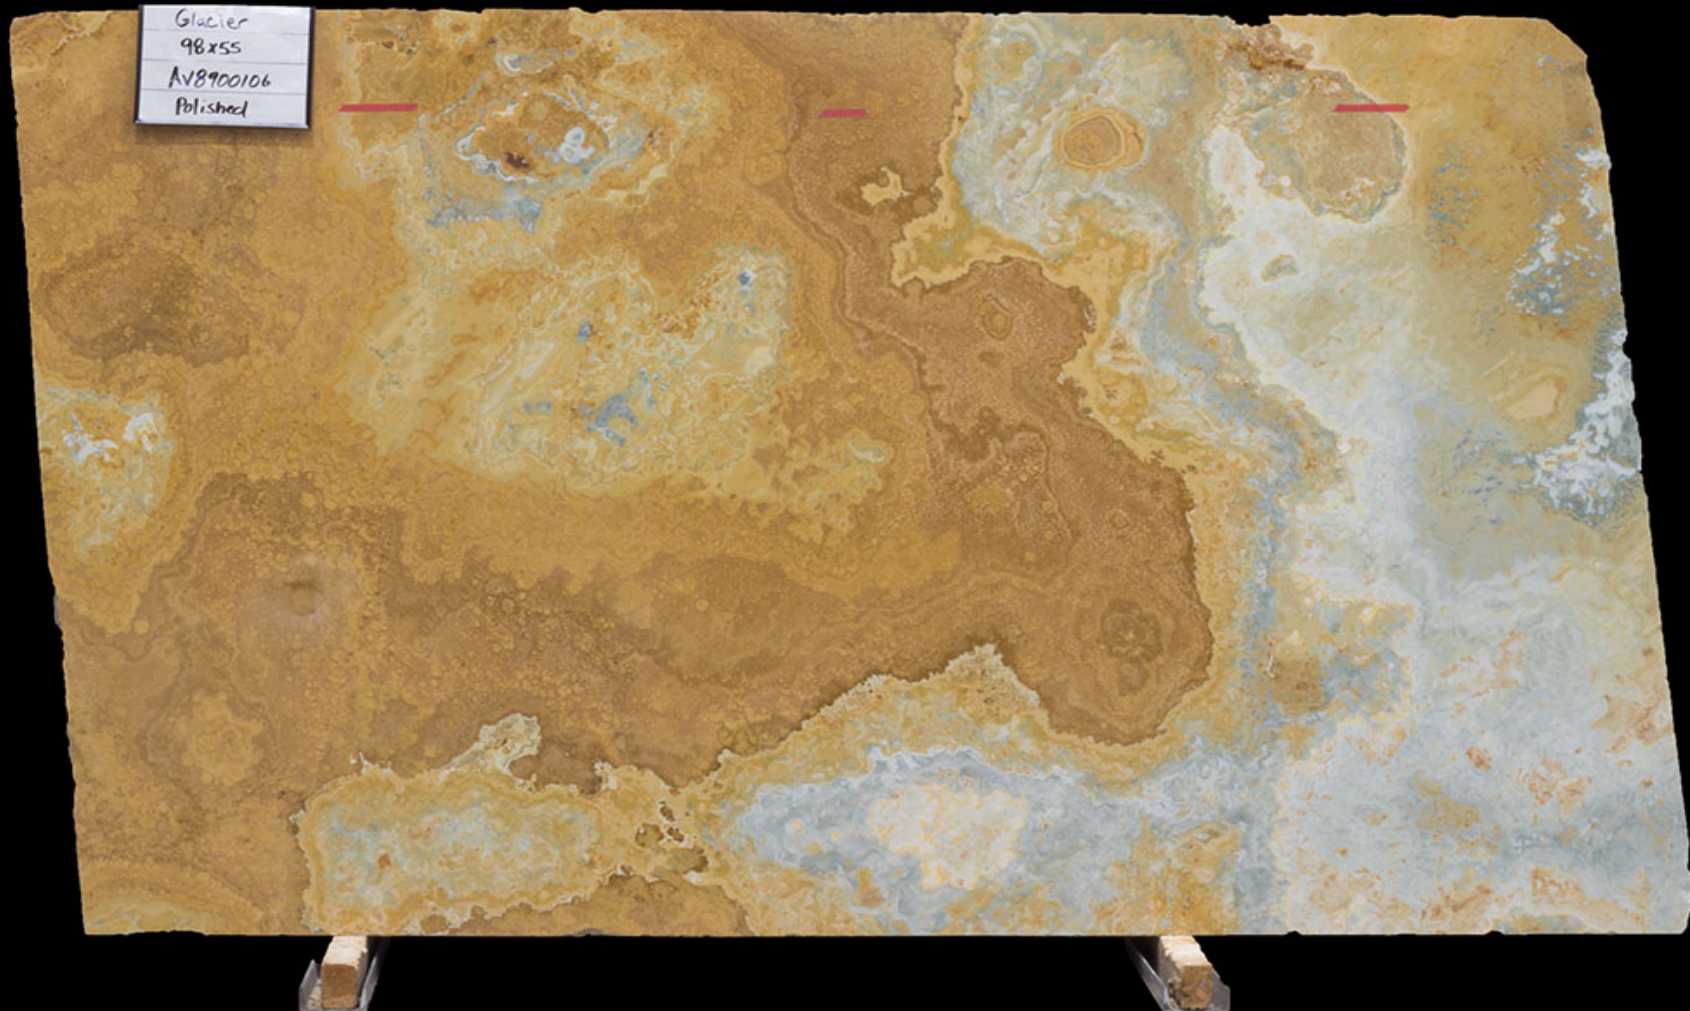

GLACIER AV8900106

Single Slab

Glacier  
98x55  
AV8900106  
Polished

**CACTUS**  
STONE & TILE

401 South 50th Street  
Phoenix, AZ 85034  
Phone: 602-511-8888  
www.cactusstone.com

**Available in:** 2 cm Polished

**NOTE:** Your slab will vary in color, shade, veining, movement, fissures, etc. from this picture. View current inventory to make actual selection.