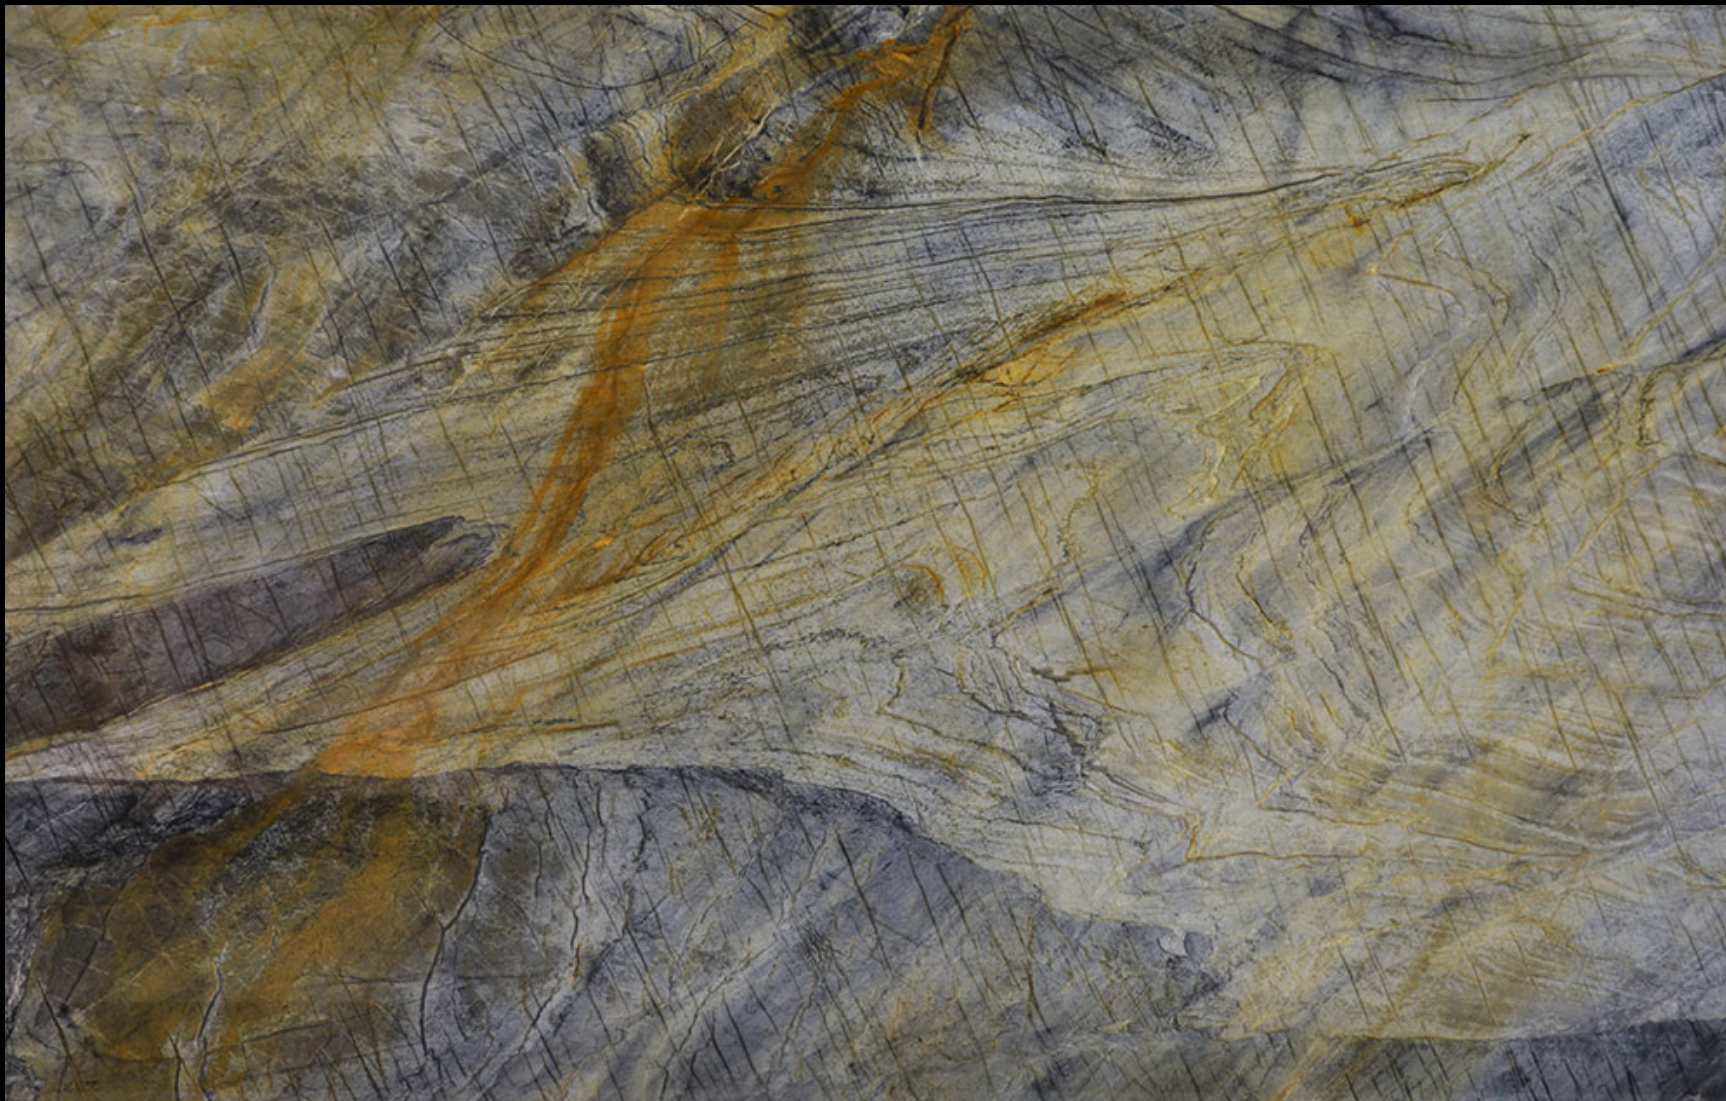

BALI BLUE
Natural Quartzite Slab

CACTUS
STONE & TILE

401 South 50th Street
Phoenix, AZ 85034
Phone: 602-275-6400
www.cactusstone.com

Available in: 2 cm Polished

NOTE: Your slab will vary in color, shade, veining, movement, fissures, etc. from this picture. View current inventory to make actual selection.