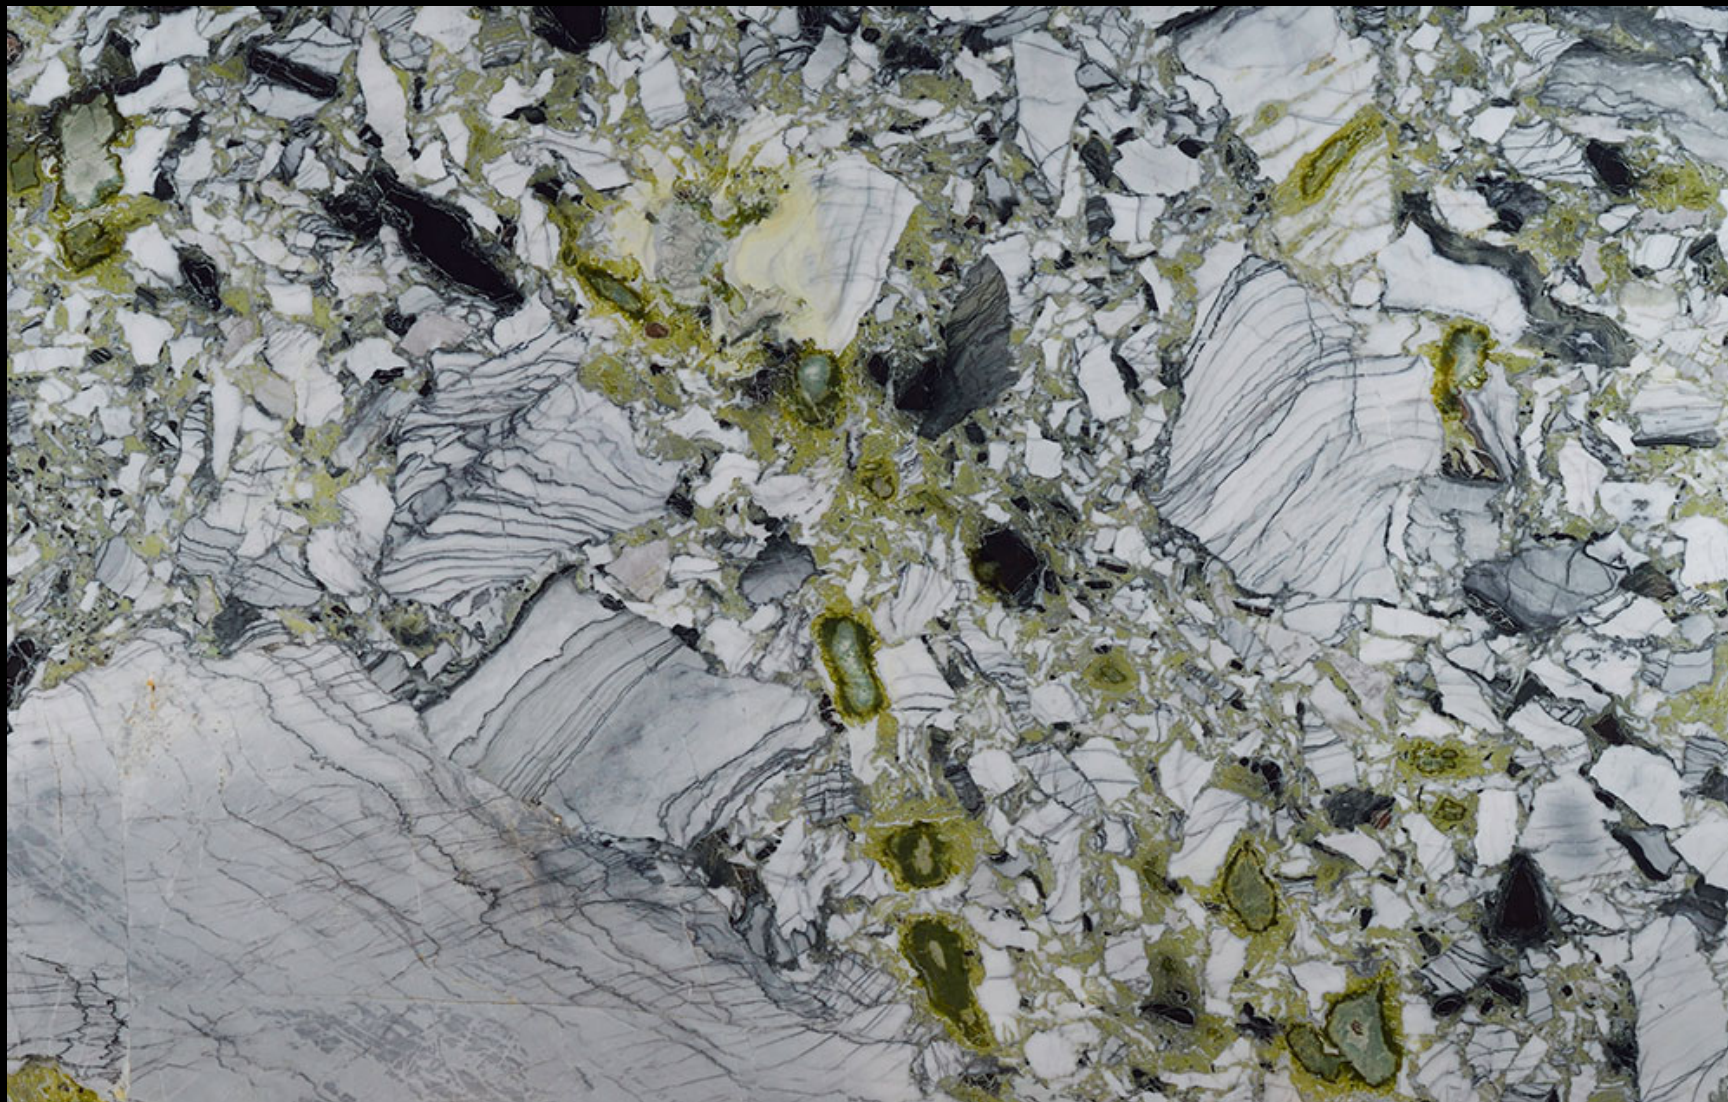

BLACK EYED PEA  
Natural Marble Slab

**CACTUS**  
STONE & TILE

401 South 50th Street  
Phoenix, AZ 85034  
Phone: 602-275-6400  
[www.cactusstone.com](http://www.cactusstone.com)

**Available in:** 2 cm Polished

**NOTE:** Your slab will vary in color, shade, veining, movement, fissures, etc. from this picture. View current inventory to make actual selection.