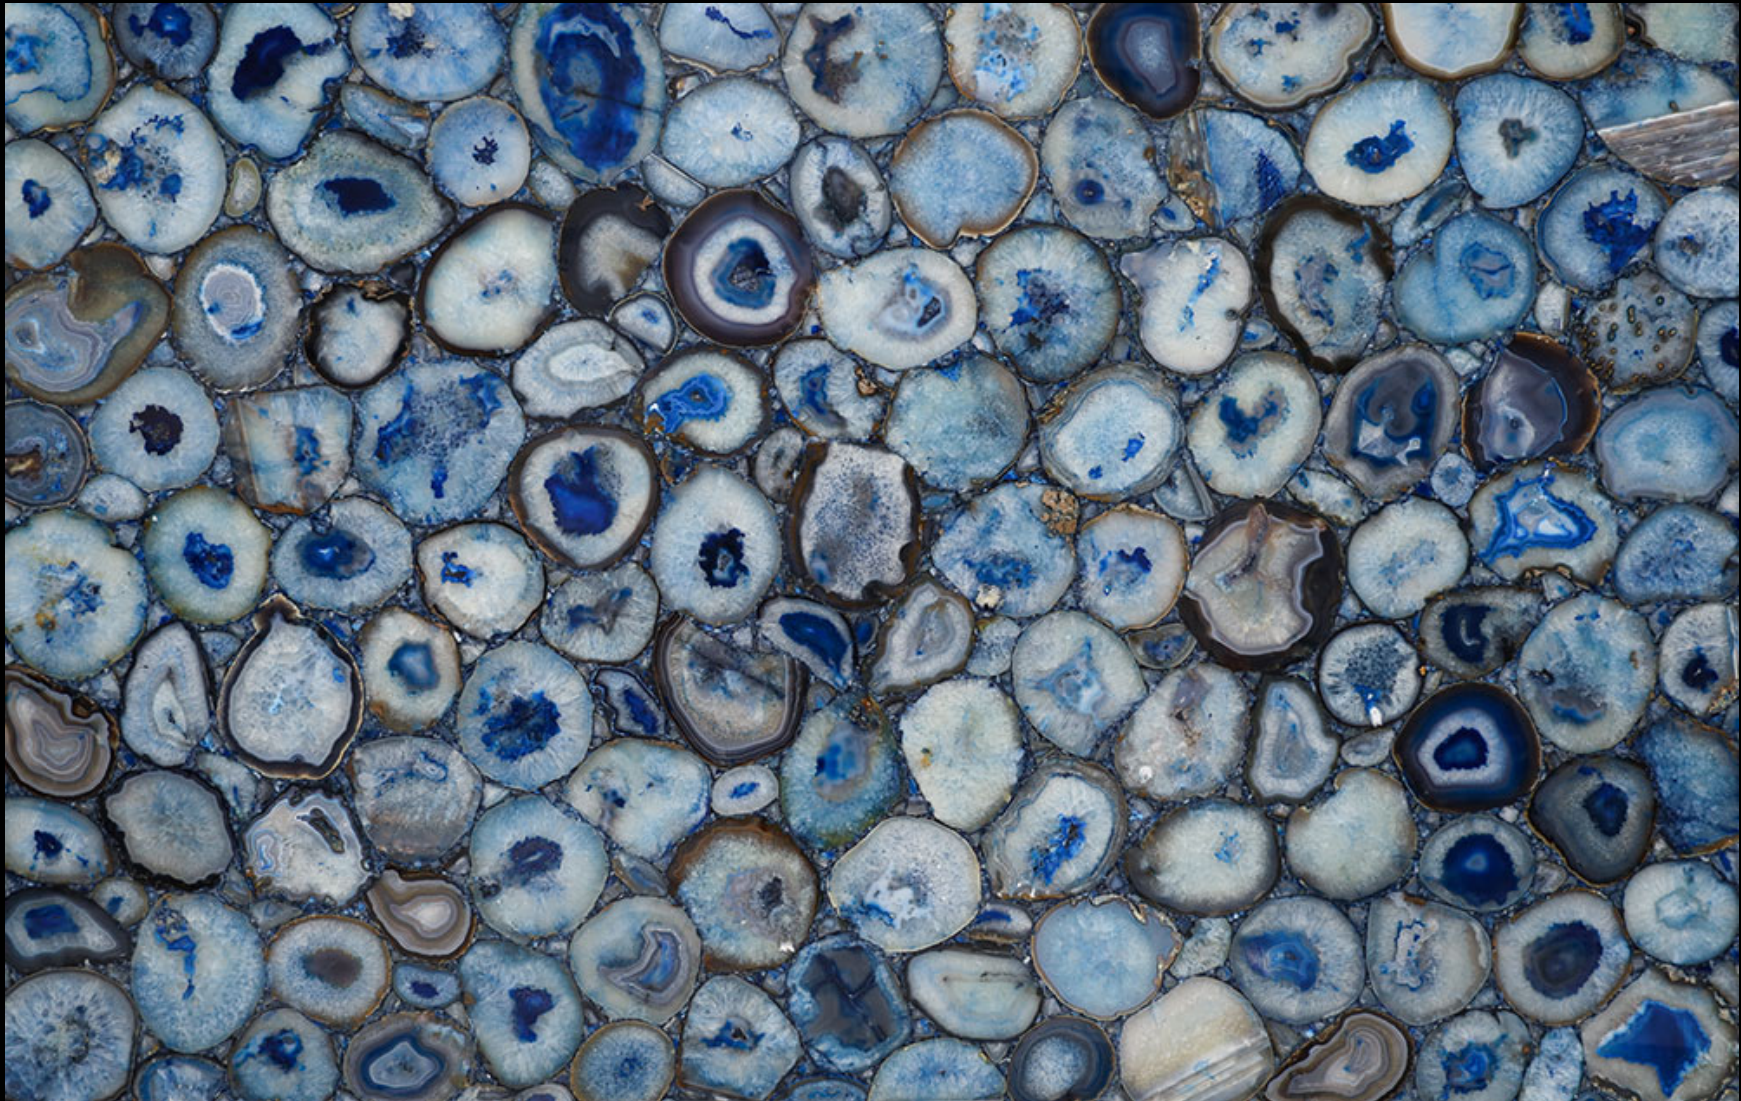

BLUE AGATE  
Natural Semi-Precious Slab

**CACTUS**  
STONE & TILE

401 South 50th Street  
Phoenix, AZ 85034  
Phone: 602-275-6400  
[www.cactusstone.com](http://www.cactusstone.com)

**Available in:** 3 cm Polished

**NOTE:** Your slab will vary in color, shade, veining, movement, fissures, etc. from this picture. View current inventory to make actual selection.