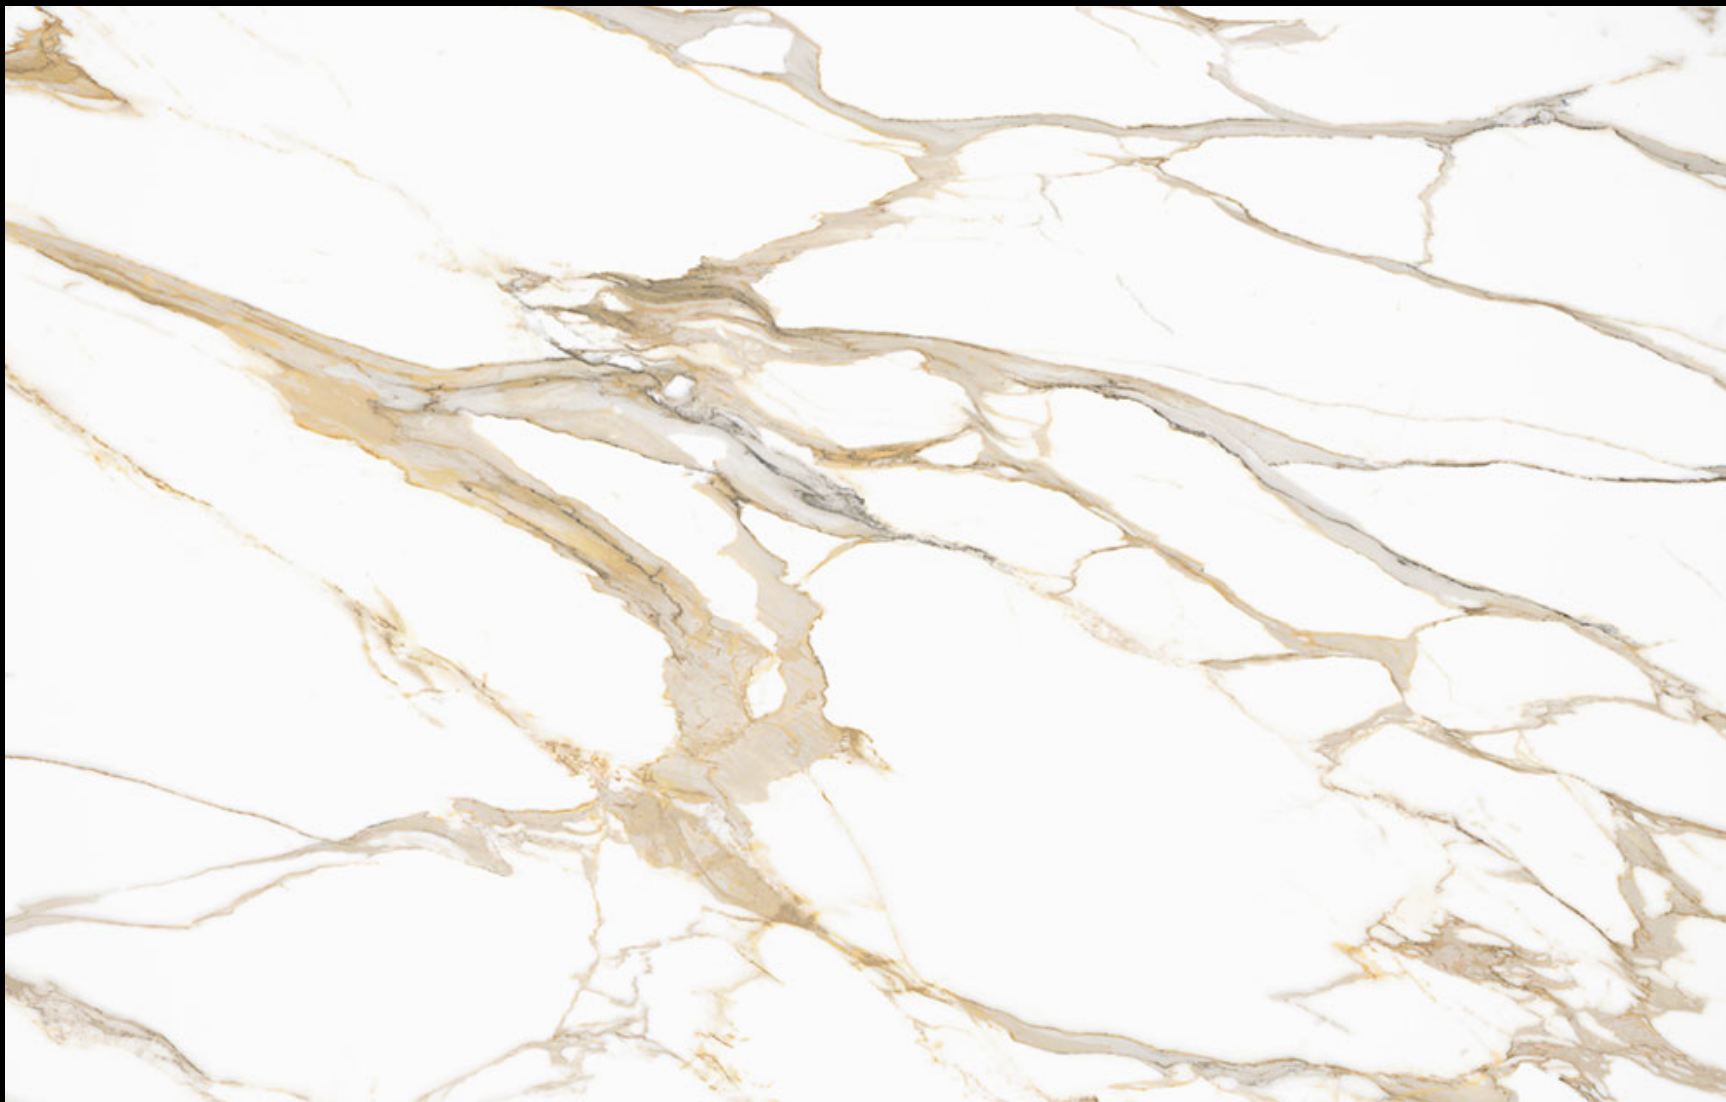

## CALACATTA SUPREME

Epic - Porcelain Slab

**CACTUS**  
STONE & TILE

401 South 50th Street  
Phoenix, AZ 85034  
Phone: 602-275-6400  
[www.cactusstone.com](http://www.cactusstone.com)

**Available in:** 1.2 Polished

NOTE: Your slab will vary in color, shade, veining, movement, fissures, etc. from this picture. View current inventory to make actual selection.