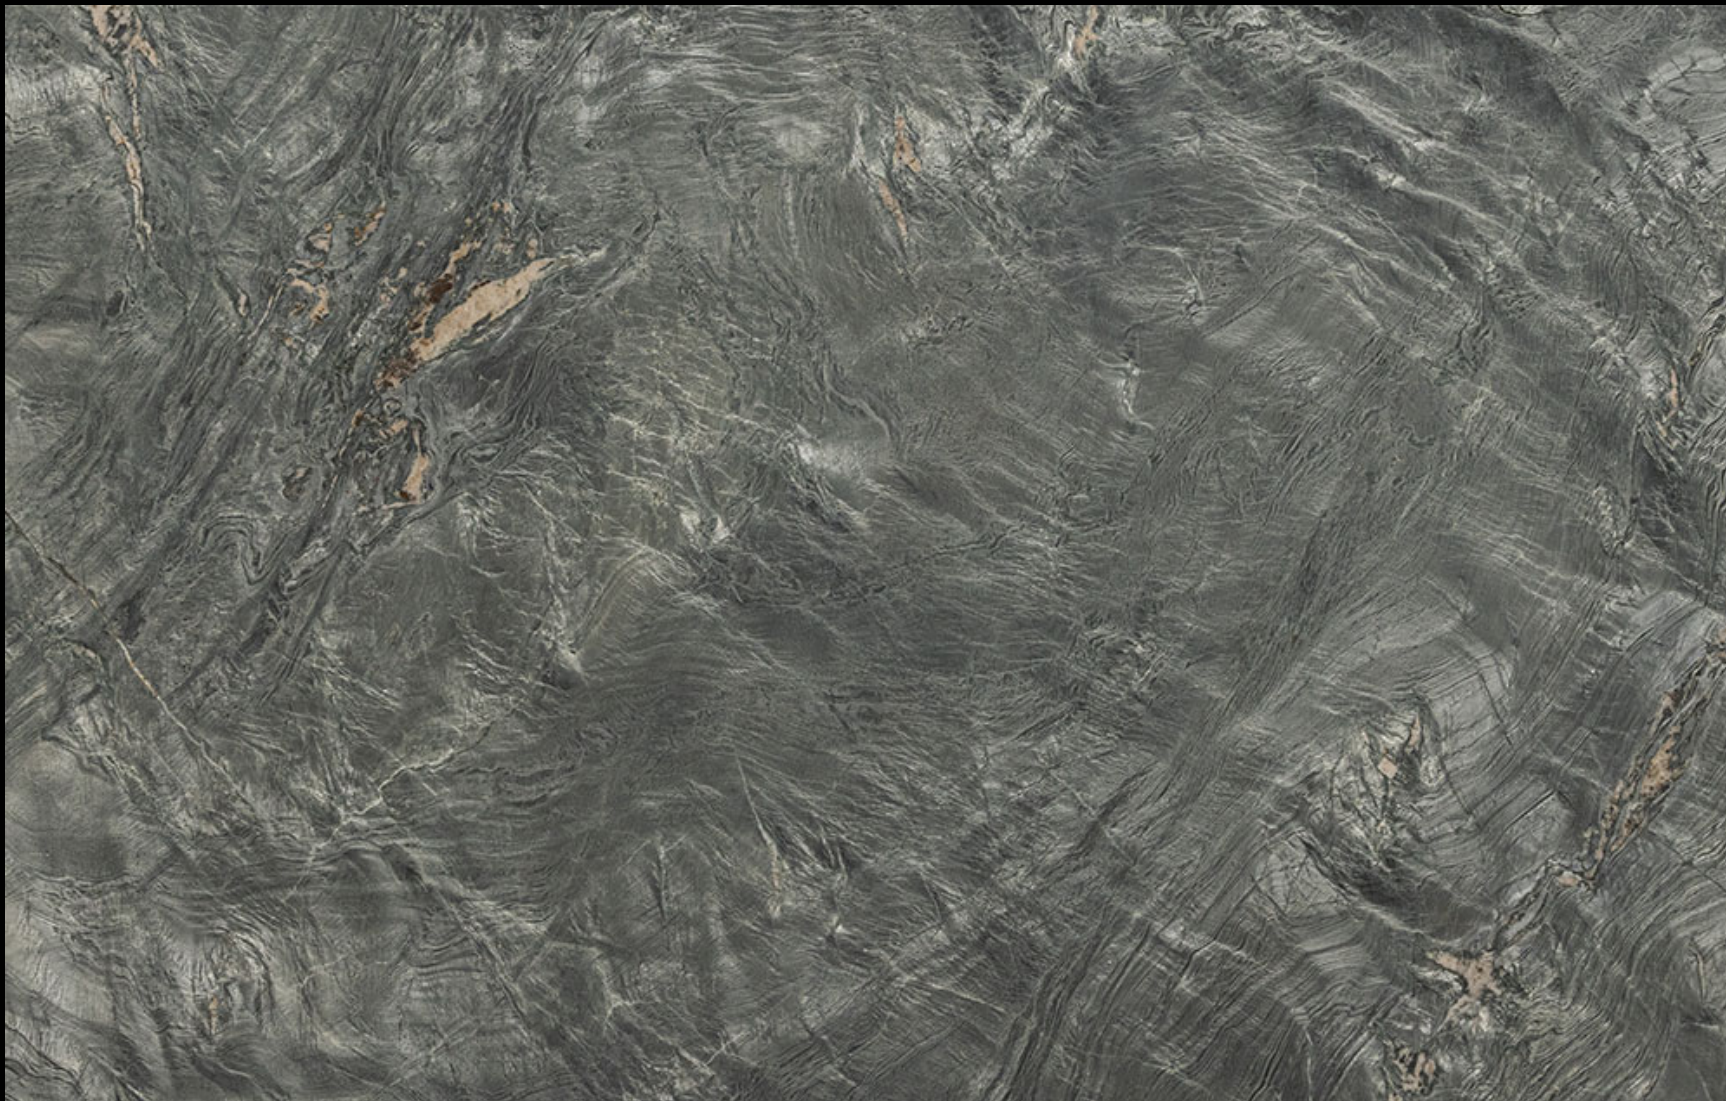

## CARBON GRAY LEATHER

Natural Marble Slab

**CACTUS**  
STONE & TILE

401 South 50th Street  
Phoenix, AZ 85034  
Phone: 602-275-6400  
[www.cactusstone.com](http://www.cactusstone.com)

**Available in:** 2 cm Leather

**NOTE:** Your slab will vary in color, shade, veining, movement, fissures, etc. from this picture. View current inventory to make actual selection.