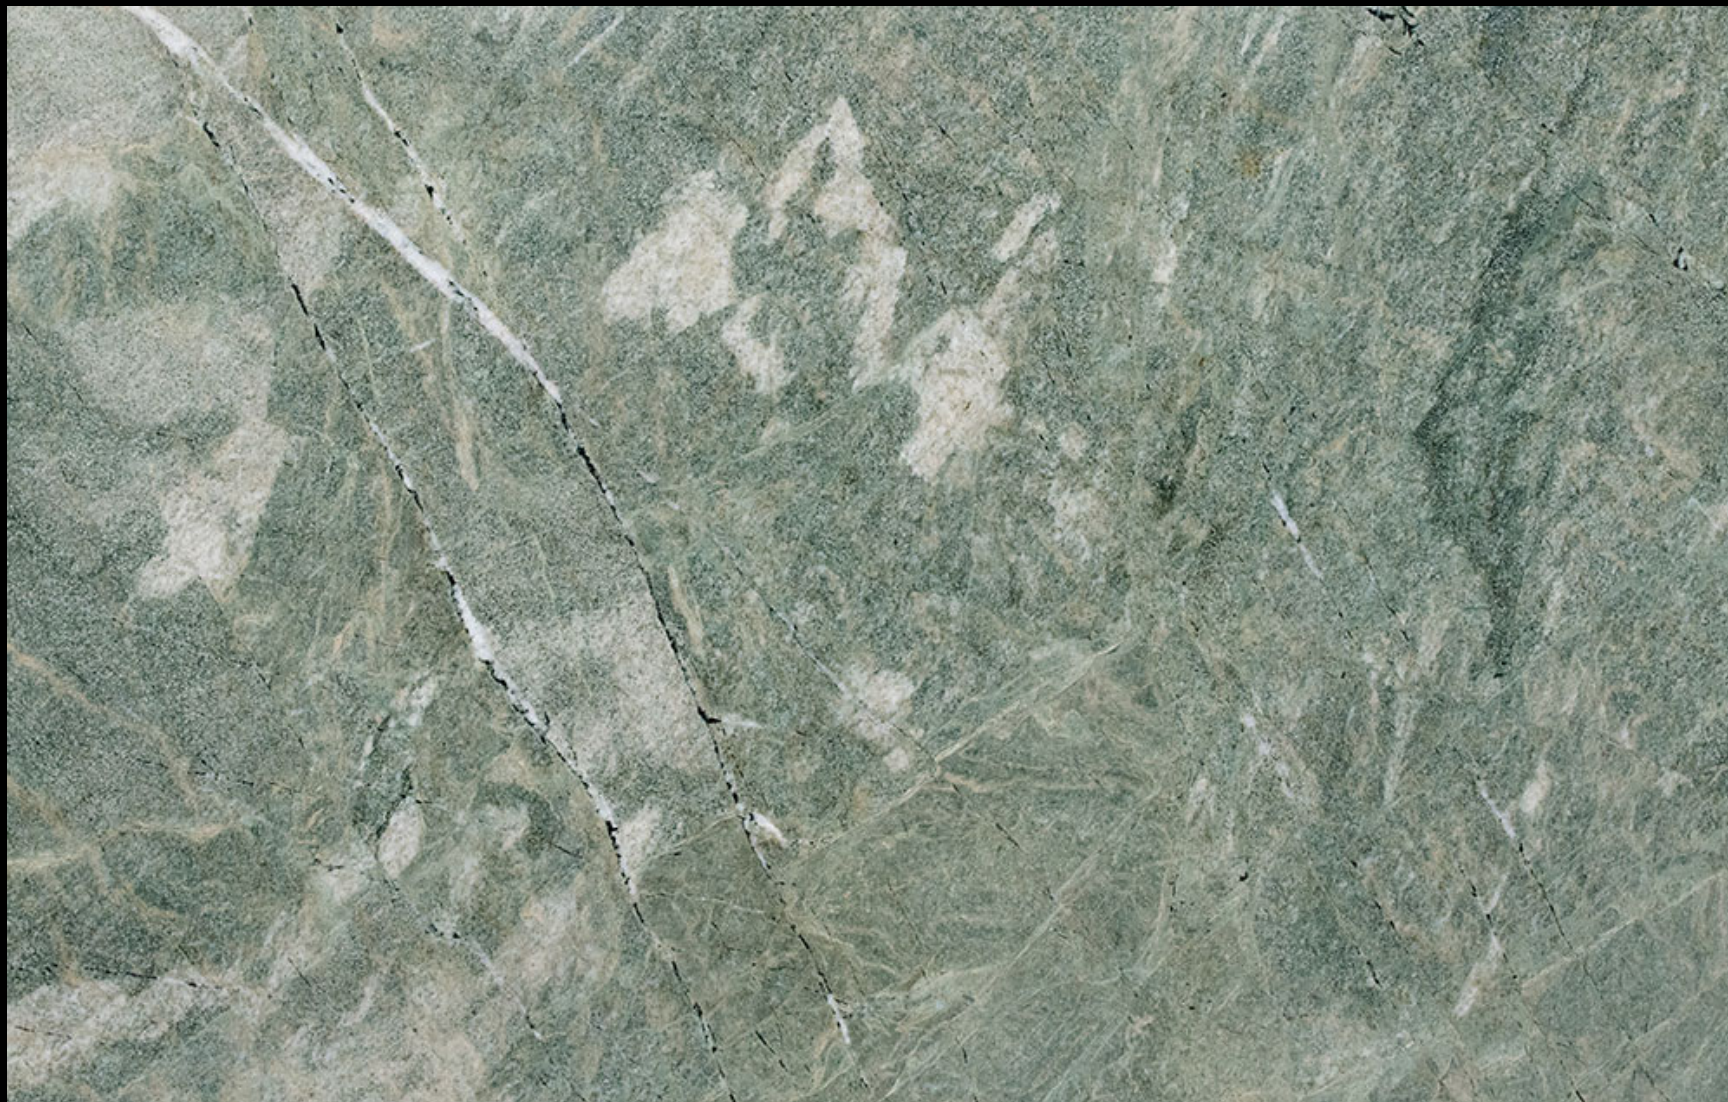

COSTA SMERALDA
Natural Granite Slab

CACTUS
STONE & TILE

401 South 50th Street
Phoenix, AZ 85034
Phone: 602-275-6400
www.cactusstone.com

Available in: 2 cm Polished

NOTE: Your slab will vary in color, shade, veining, movement, fissures, etc. from this picture. View current inventory to make actual selection.