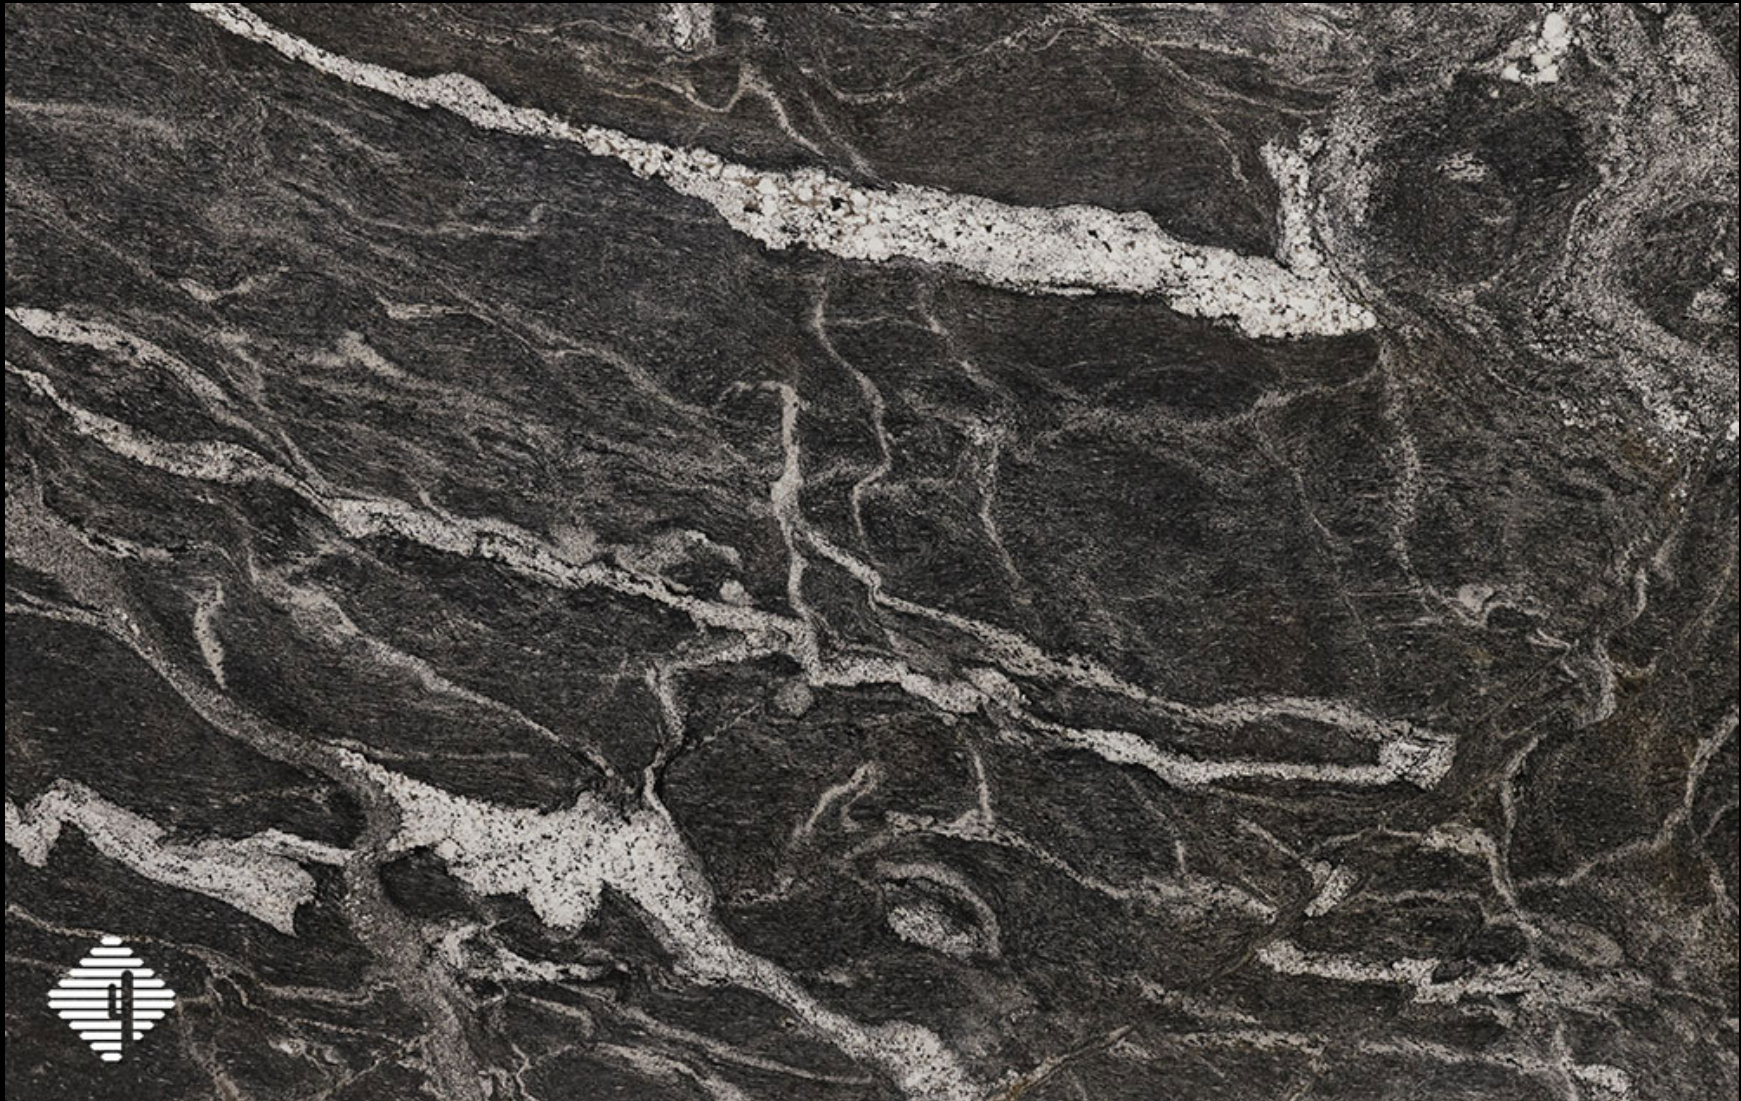

DOMINO  
Natural Granite Slab

**CACTUS**  
STONE & TILE

401 South 50th Street  
Phoenix, AZ 85034  
Phone: 602-275-6400  
[www.cactusstone.com](http://www.cactusstone.com)

**Available in:** 2 cm Polished

**NOTE:** Your slab will vary in color, shade, veining, movement, fissures, etc. from this picture. View current inventory to make actual selection.