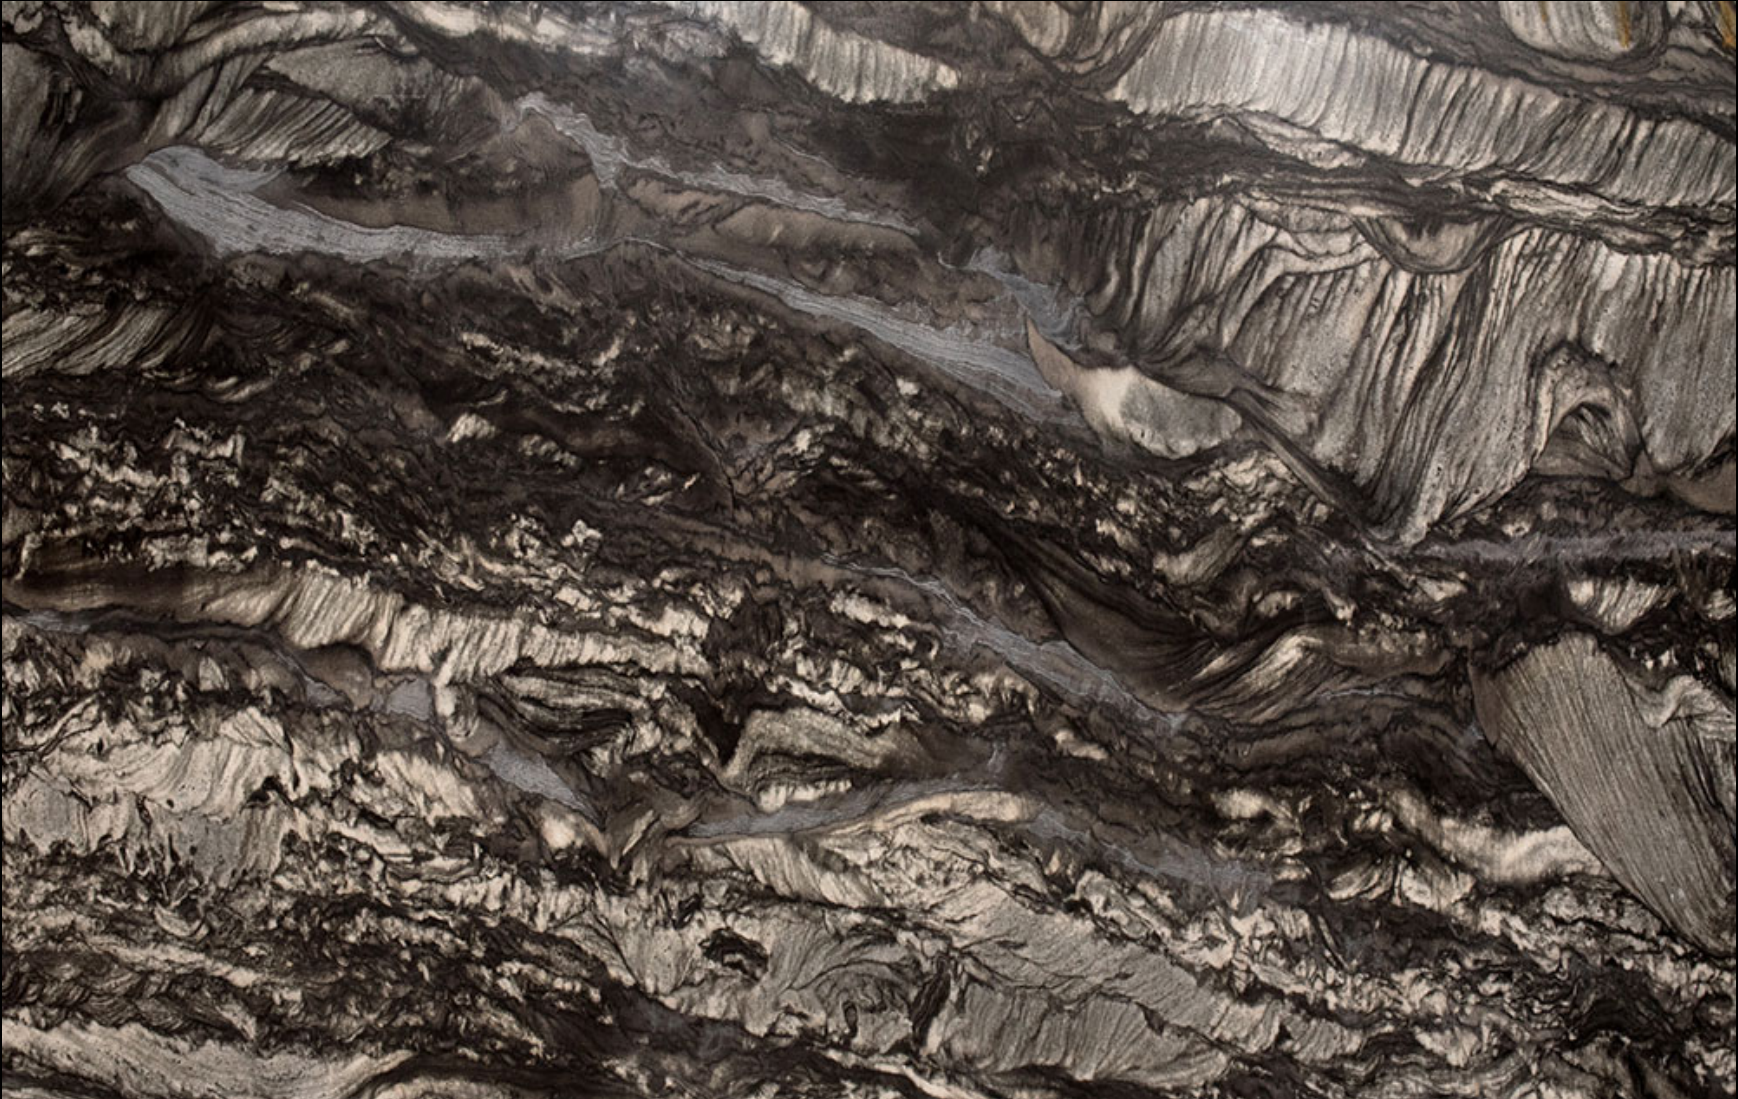

ENIGMA BLACK LEATHER
Natural Quartzite Slab

CACTUS
STONE & TILE

401 South 50th Street
Phoenix, AZ 85034
Phone: 602-275-6400
www.cactusstone.com

Available in: 2 cm Leather

NOTE: Your slab will vary in color, shade, veining, movement, fissures, etc. from this picture. View current inventory to make actual selection.