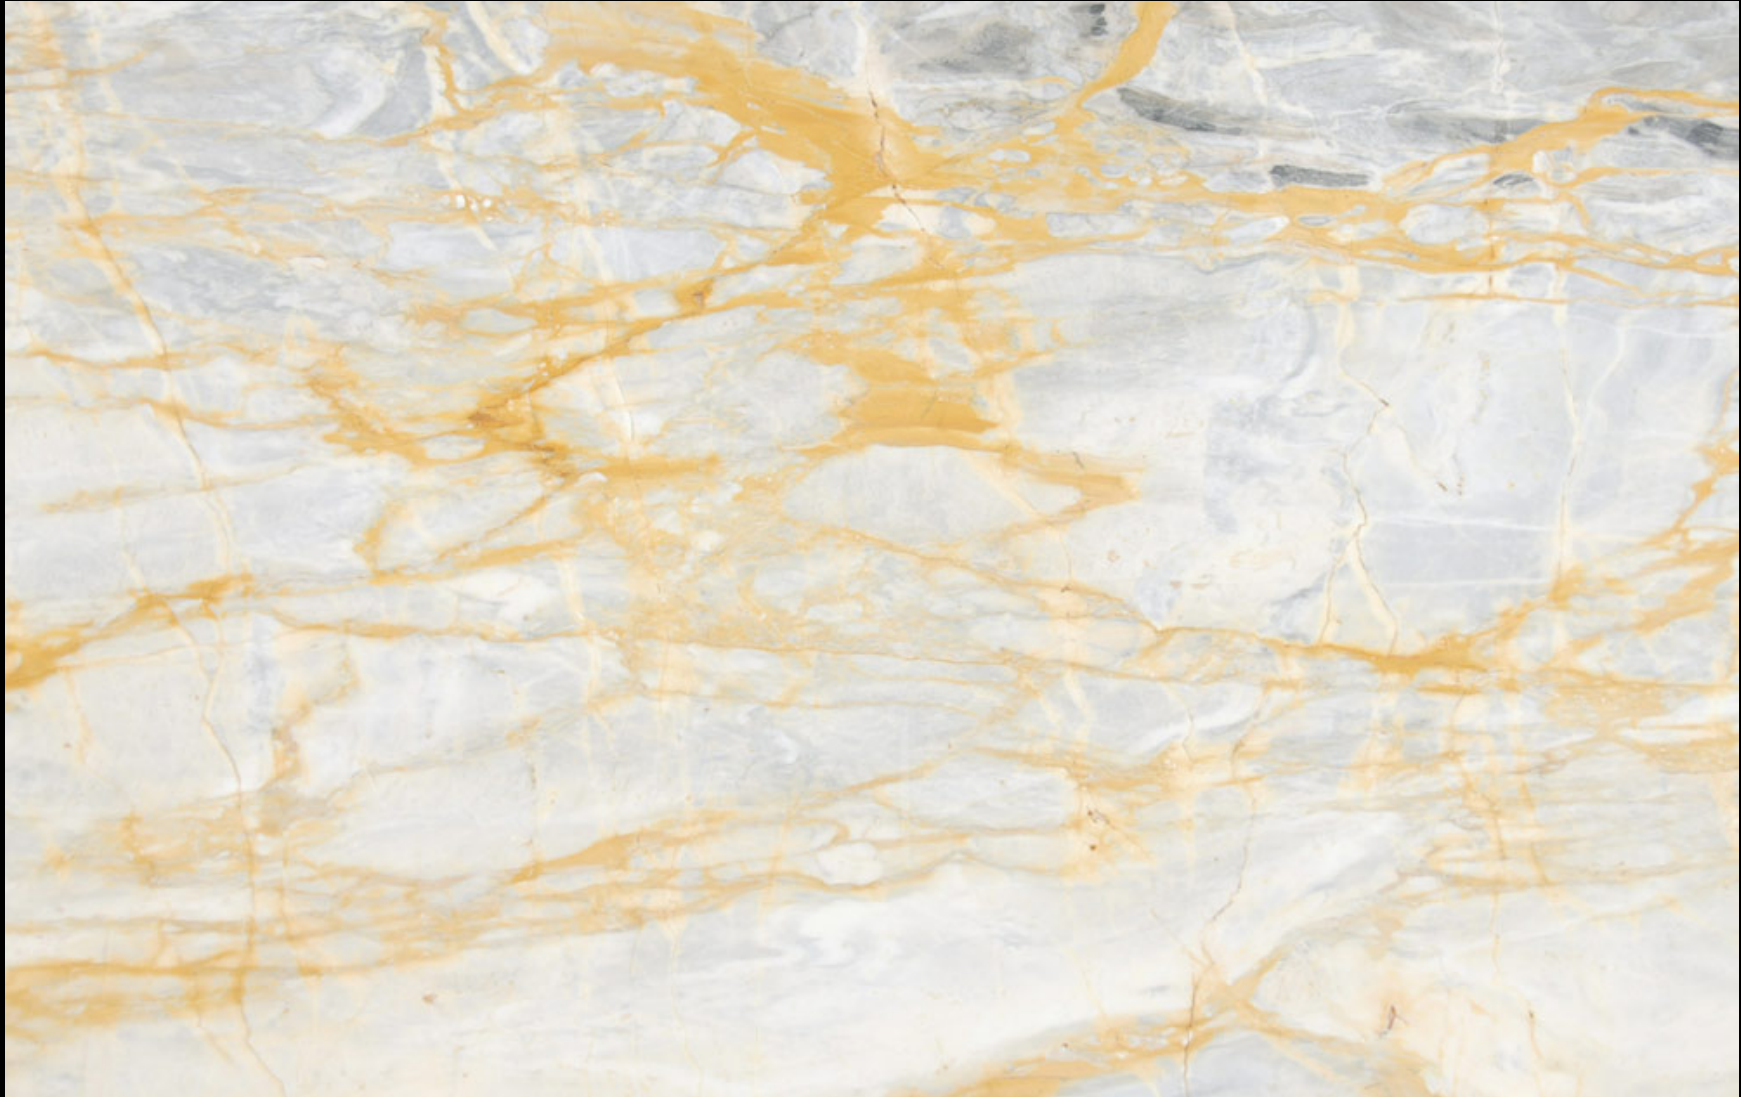

GIALLO SIENA LIGHT  
Natural Marble Slab

**CACTUS**  
STONE & TILE

401 South 50th Street  
Phoenix, AZ 85034  
Phone: 602-275-6400  
[www.cactusstone.com](http://www.cactusstone.com)

**Available in:** 2 cm Polished

**NOTE:** Your slab will vary in color, shade, veining, movement, fissures, etc. from this picture. View current inventory to make actual selection.