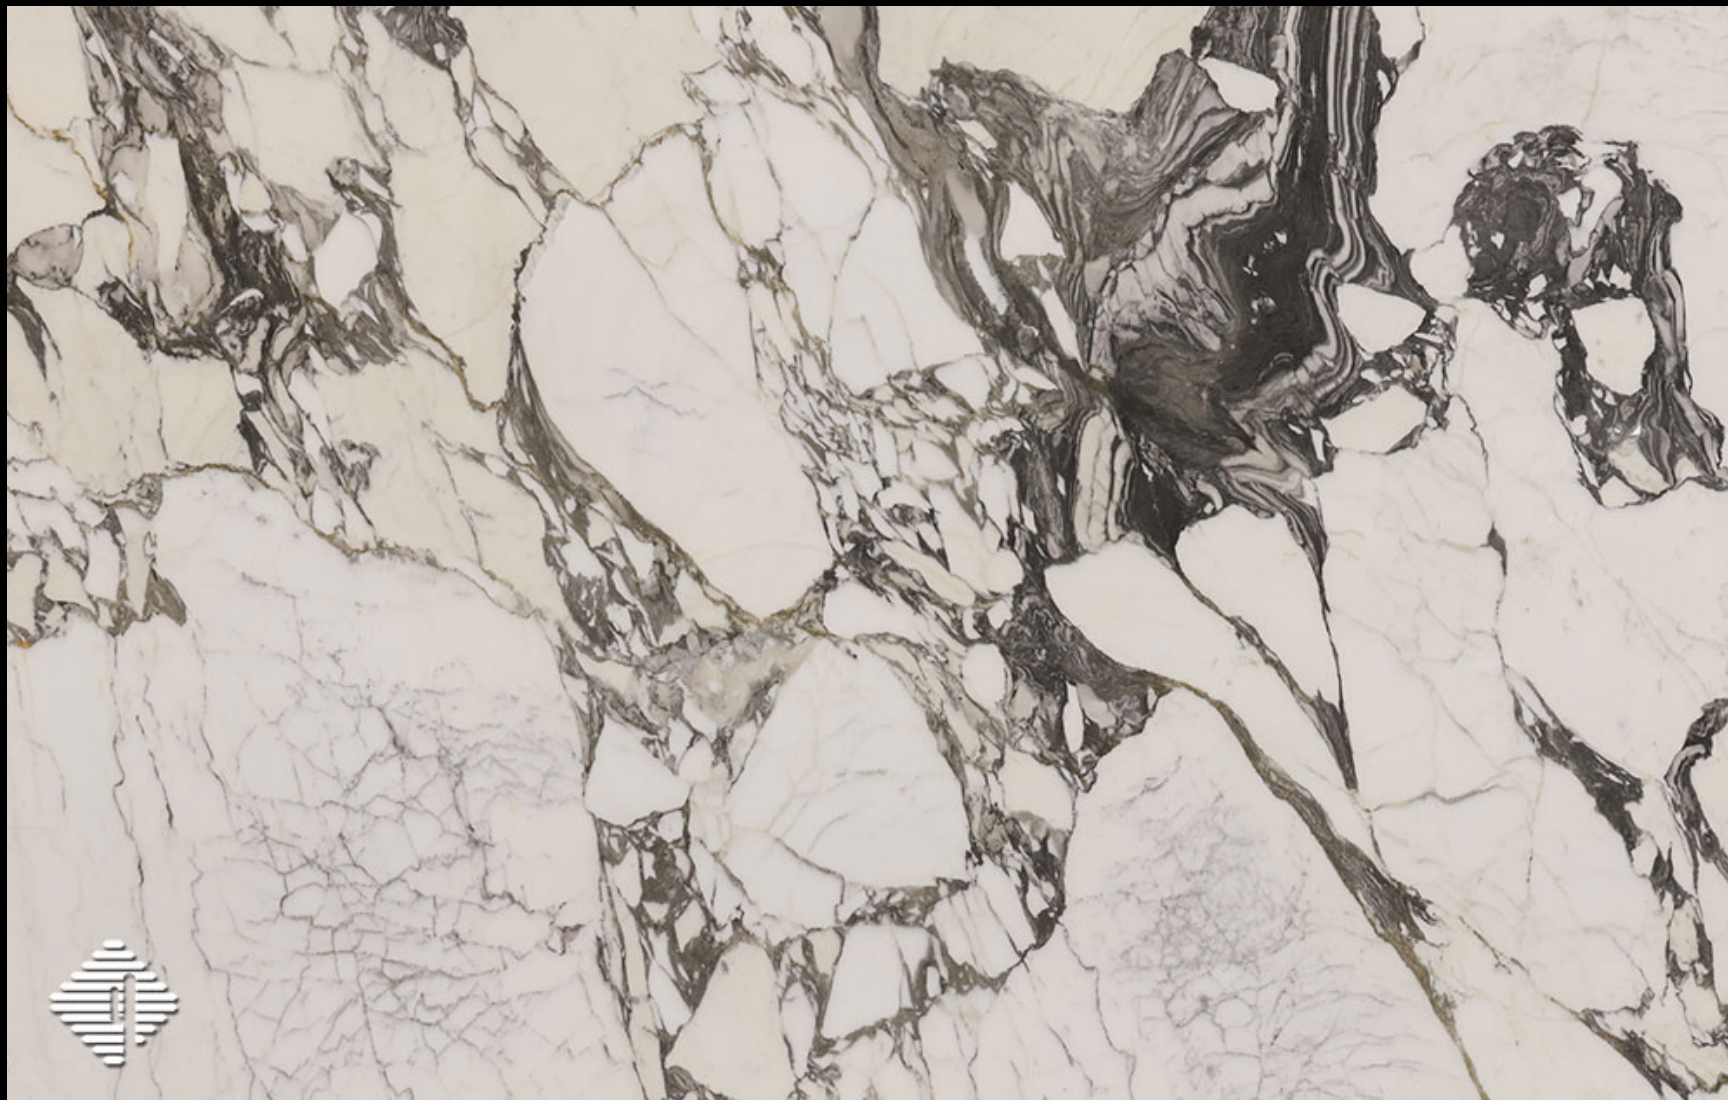

ICE FLOW
Natural Marble Slab

CACTUS
STONE & TILE

401 South 50th Street
Phoenix, AZ 85034
Phone: 602-275-6400
www.cactusstone.com

Available in: 2 cm Polished

NOTE: Your slab will vary in color, shade, veining, movement, fissures, etc. from this picture. View current inventory to make actual selection.