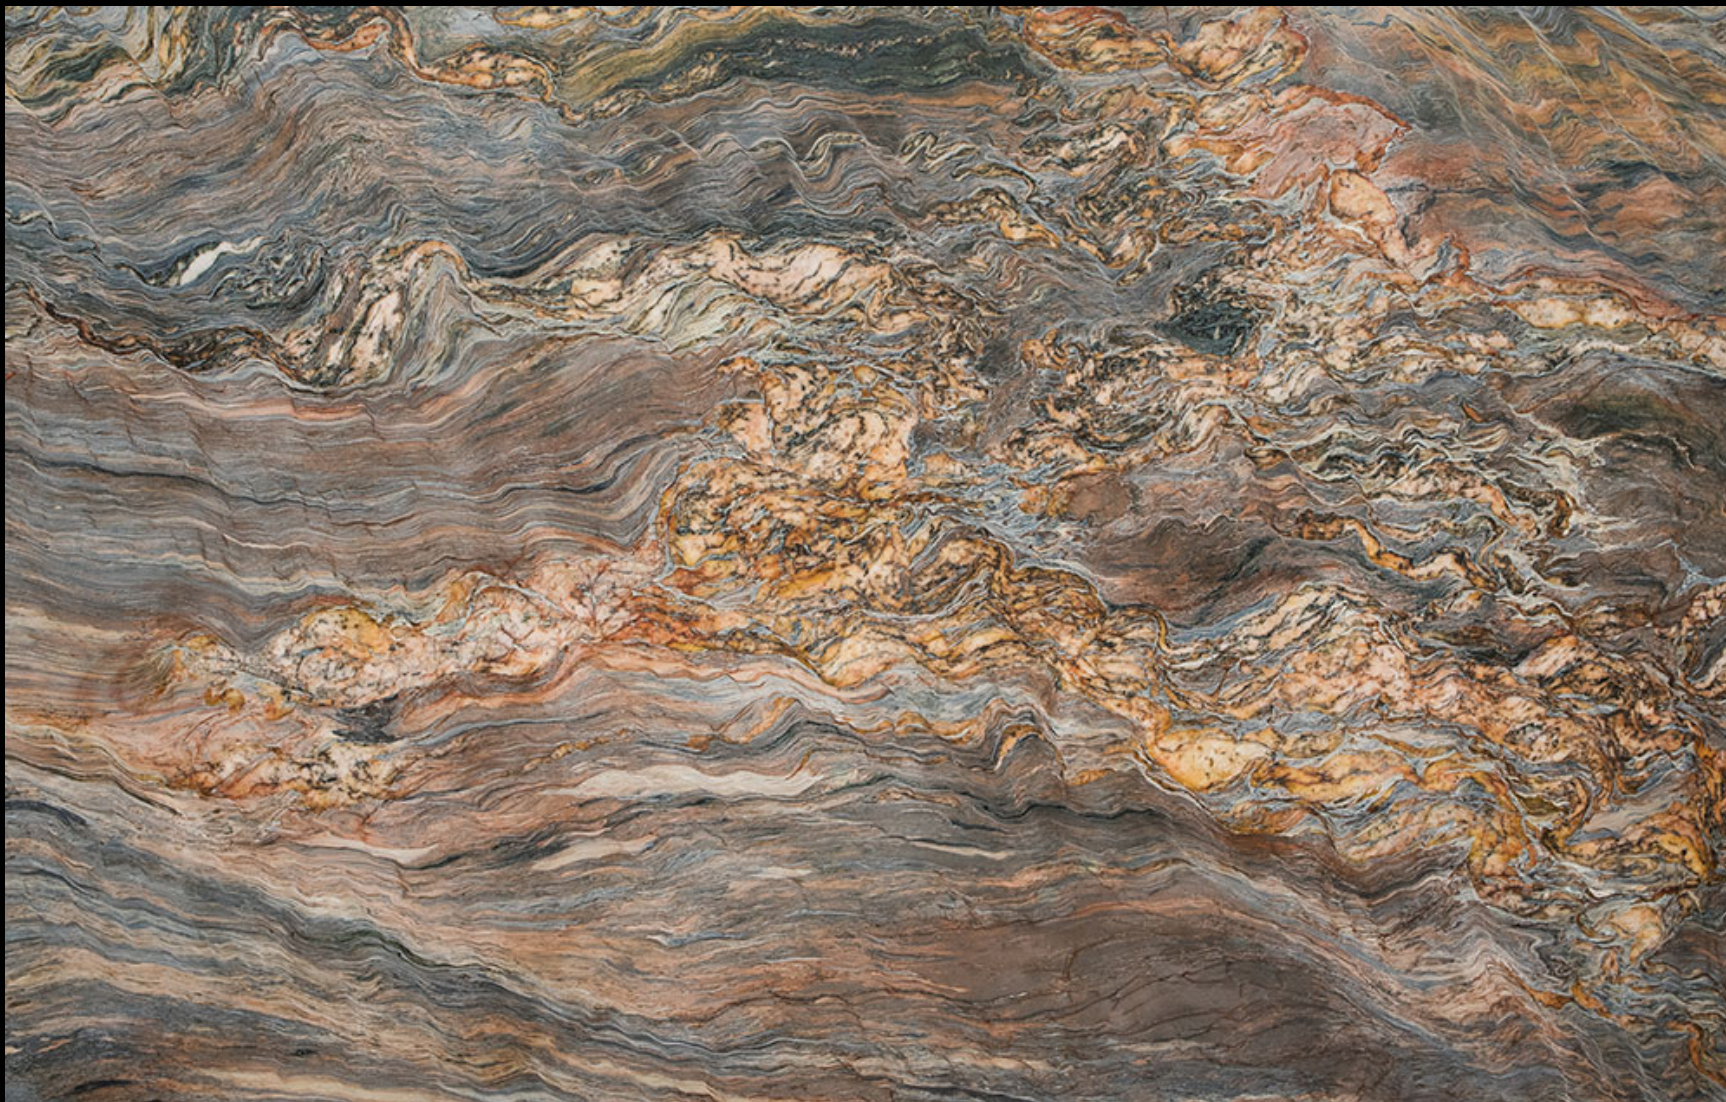

## KALEIDOSCOPE LEATHER

Natural Quartzite Slab

**CACTUS**  
STONE & TILE

401 South 50th Street  
Phoenix, AZ 85034  
Phone: 602-275-6400  
[www.cactusstone.com](http://www.cactusstone.com)

**Available in:** 2 cm Leather

**NOTE:** Your slab will vary in color, shade, veining, movement, fissures, etc. from this picture. View current inventory to make actual selection.