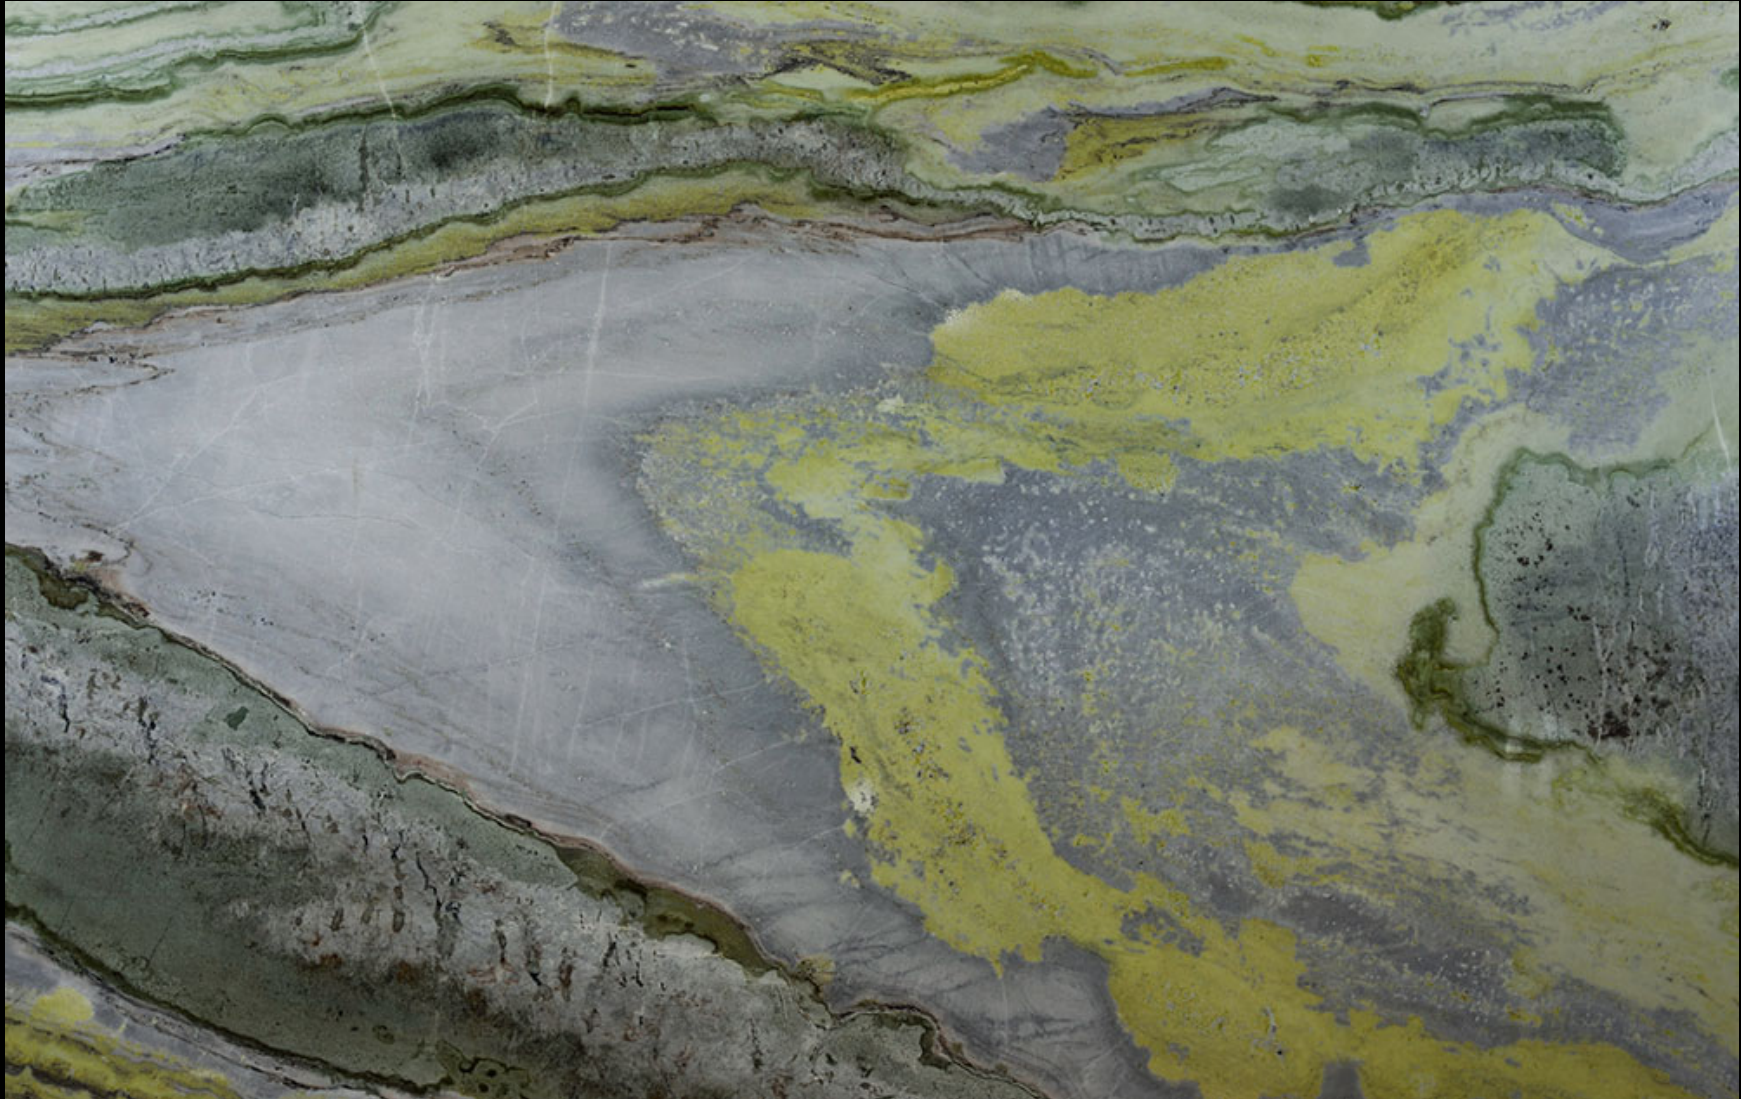

KEY LIME  
Natural Marble Slab

**CACTUS**  
STONE & TILE

401 South 50th Street  
Phoenix, AZ 85034  
Phone: 602-275-6400  
[www.cactusstone.com](http://www.cactusstone.com)

**Available in:** 3 cm Polished

**NOTE:** Your slab will vary in color, shade, veining, movement, fissures, etc. from this picture. View current inventory to make actual selection.