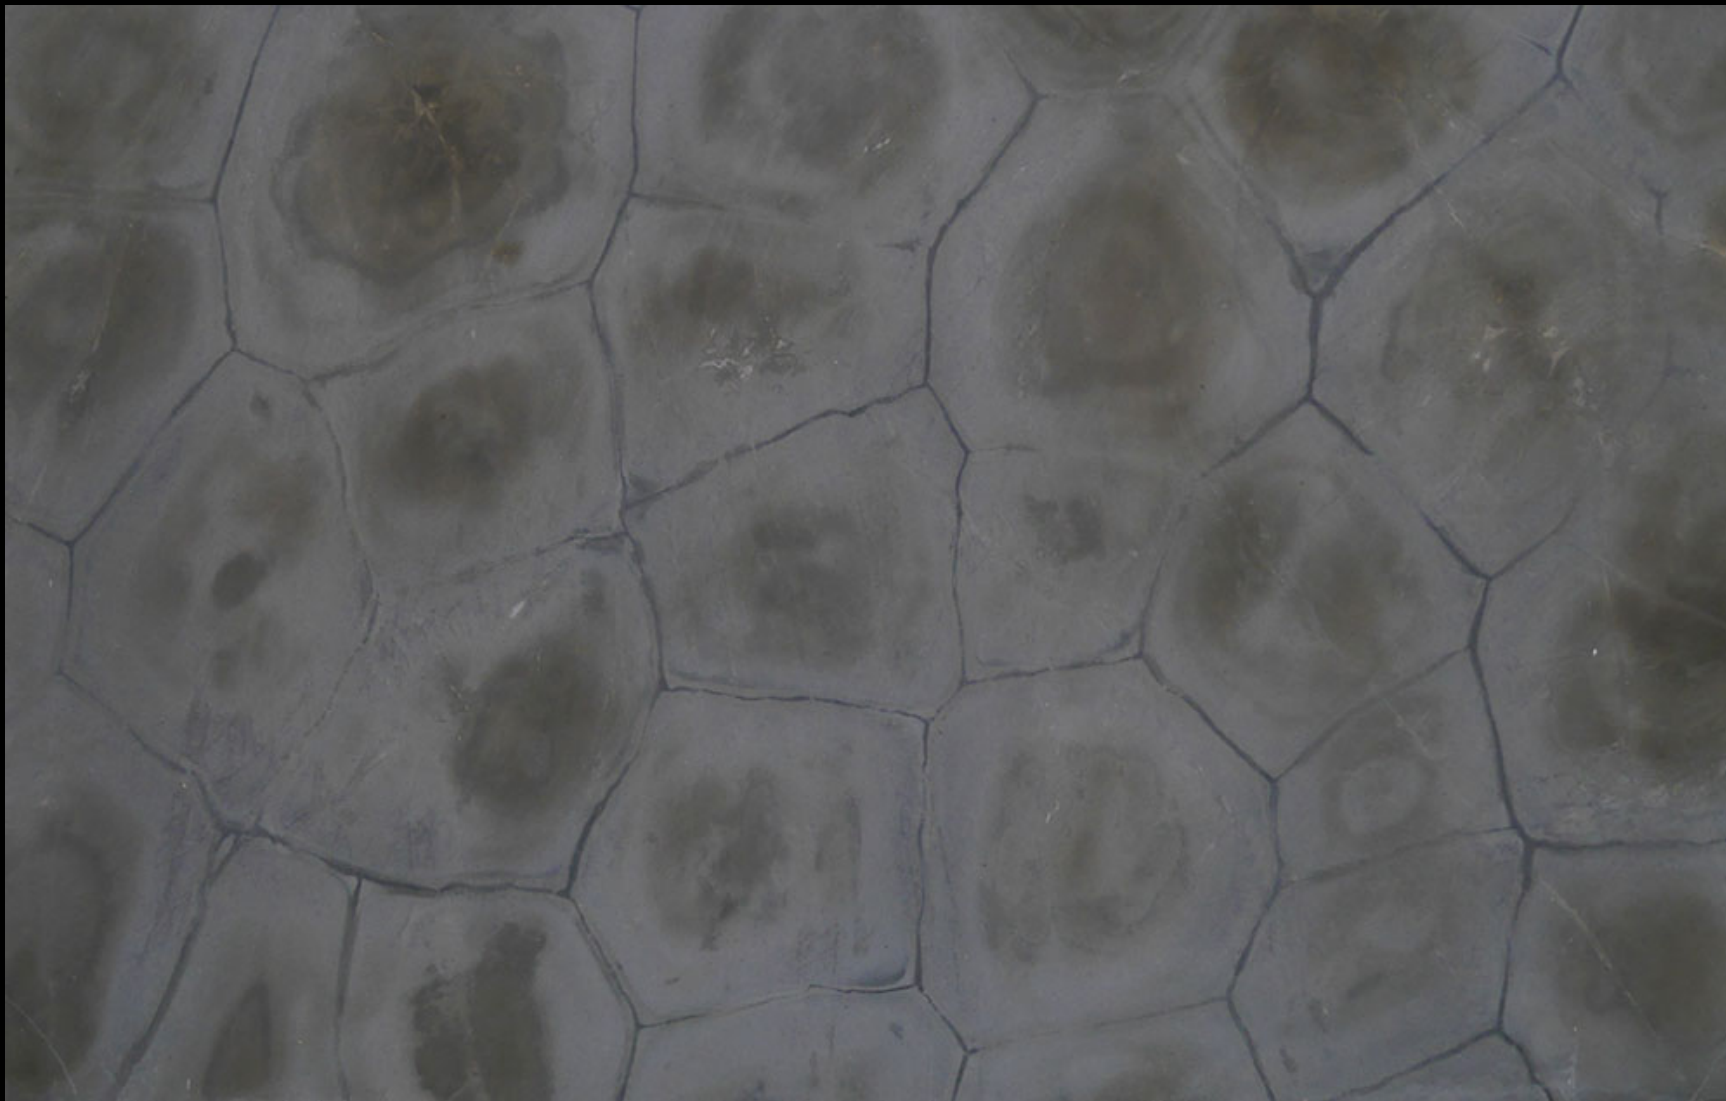

LOGGERHEAD
Natural Quartzite Slab

CACTUS
STONE & TILE

401 South 50th Street
Phoenix, AZ 85034
Phone: 602-275-6400
www.cactusstone.com

Available in: 2 cm Honed

NOTE: Your slab will vary in color, shade, veining, movement, fissures, etc. from this picture. View current inventory to make actual selection.