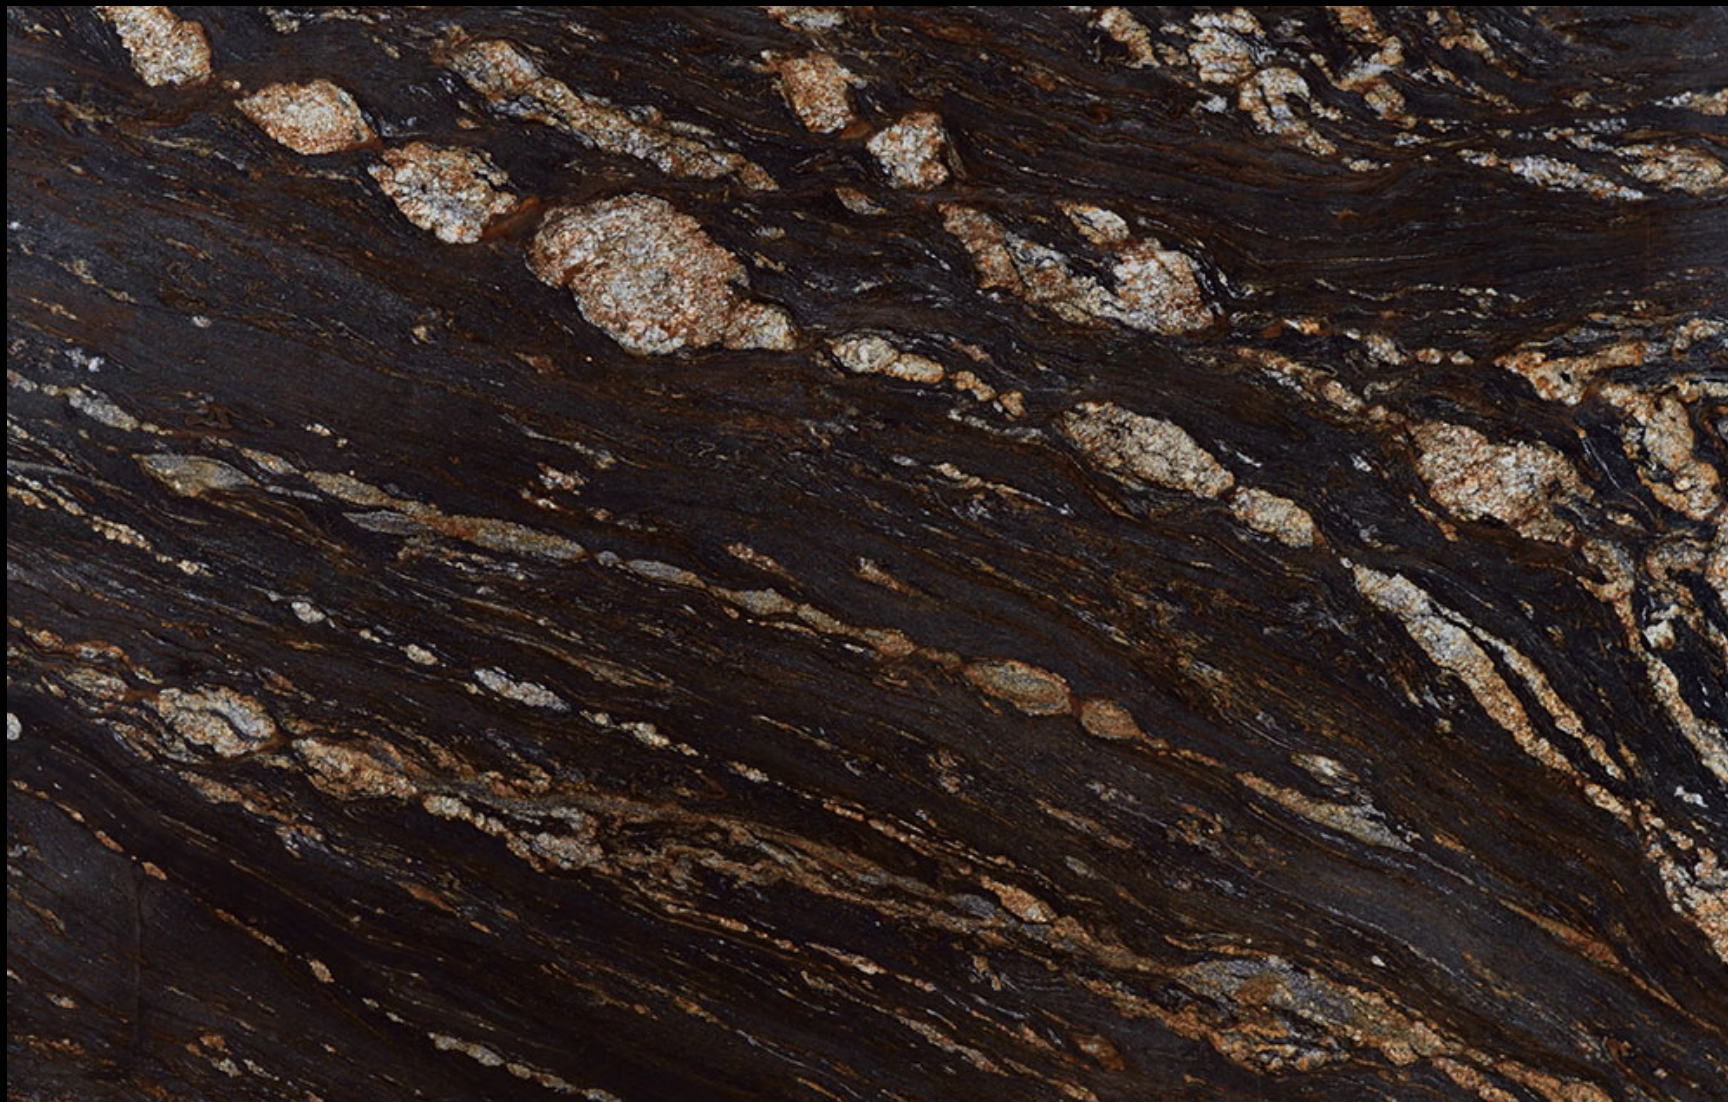

MAGMA RESERVE
Natural Granite Slab

CACTUS
STONE & TILE

401 South 50th Street
Phoenix, AZ 85034
Phone: 602-275-6400
www.cactusstone.com

Available in: 2 cm Polished

NOTE: Your slab will vary in color, shade, veining, movement, fissures, etc. from this picture. View current inventory to make actual selection.