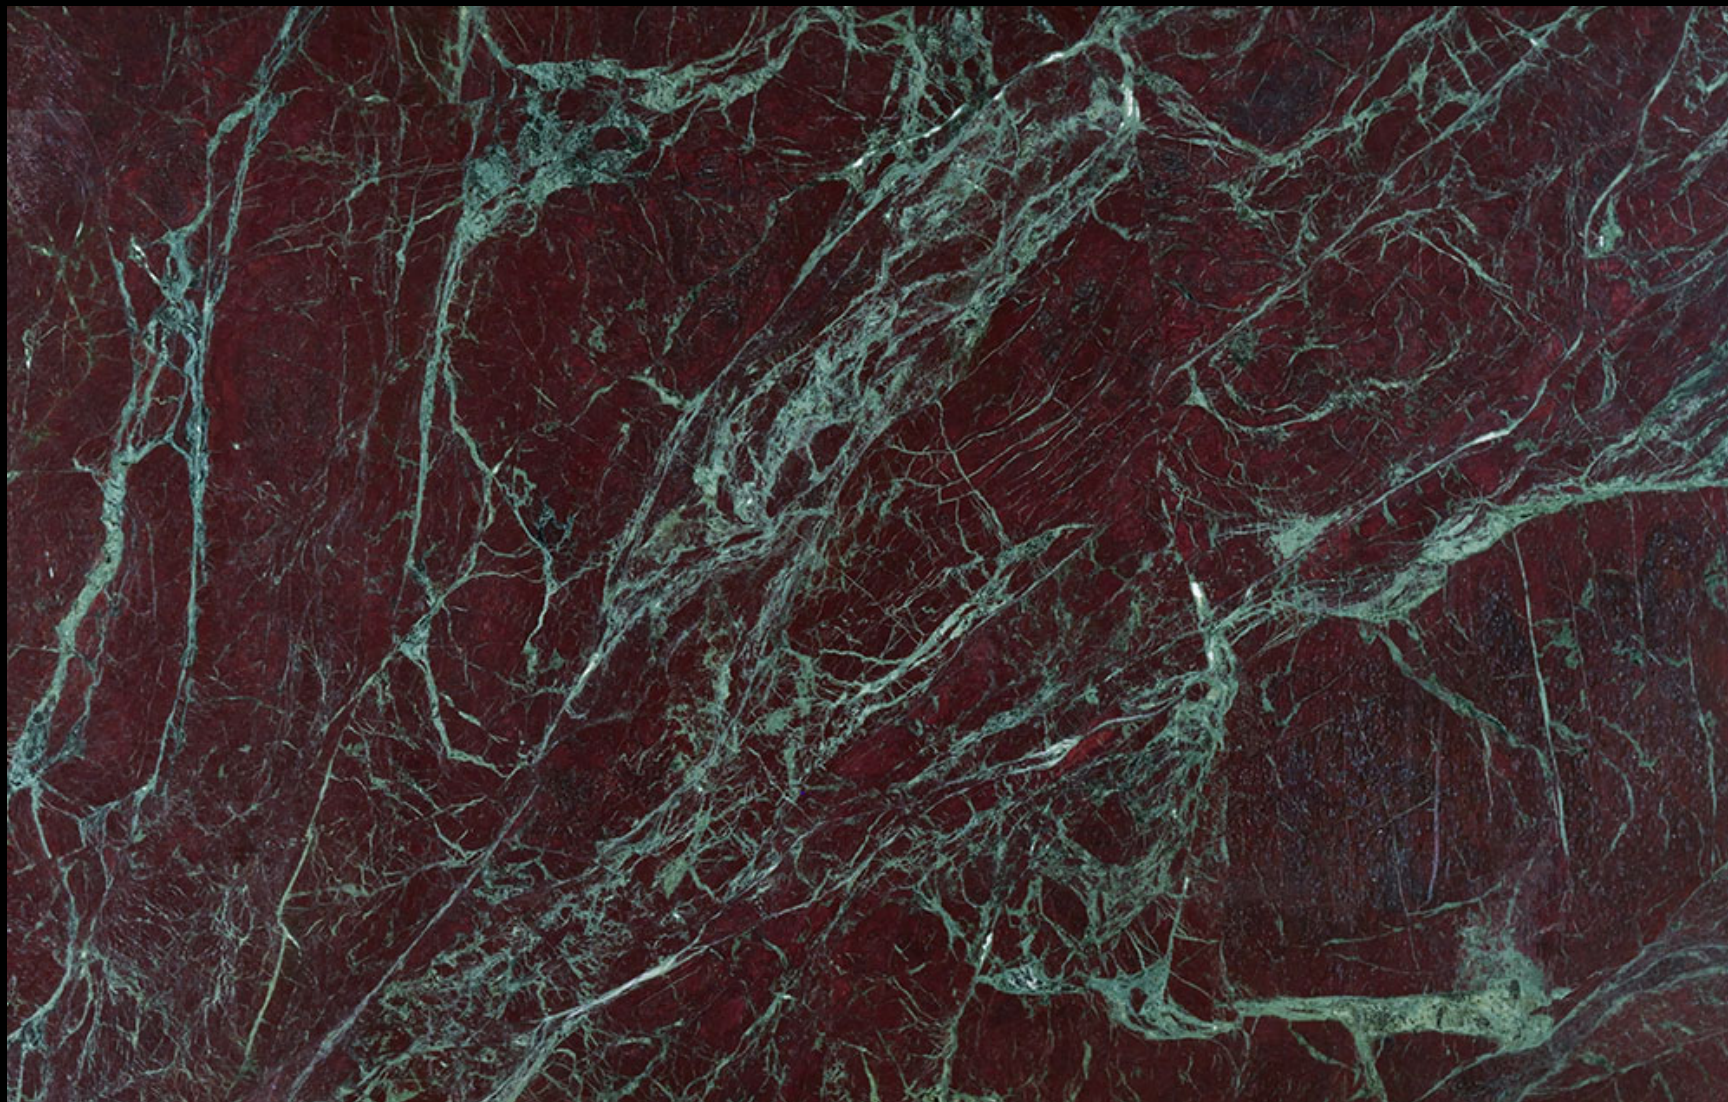

MOULIN ROUGE
Natural Marble Slab

CACTUS
STONE & TILE

401 South 50th Street
Phoenix, AZ 85034
Phone: 602-275-6400
www.cactusstone.com

Available in: 2 cm Polished

NOTE: Your slab will vary in color, shade, veining, movement, fissures, etc. from this picture. View current inventory to make actual selection.