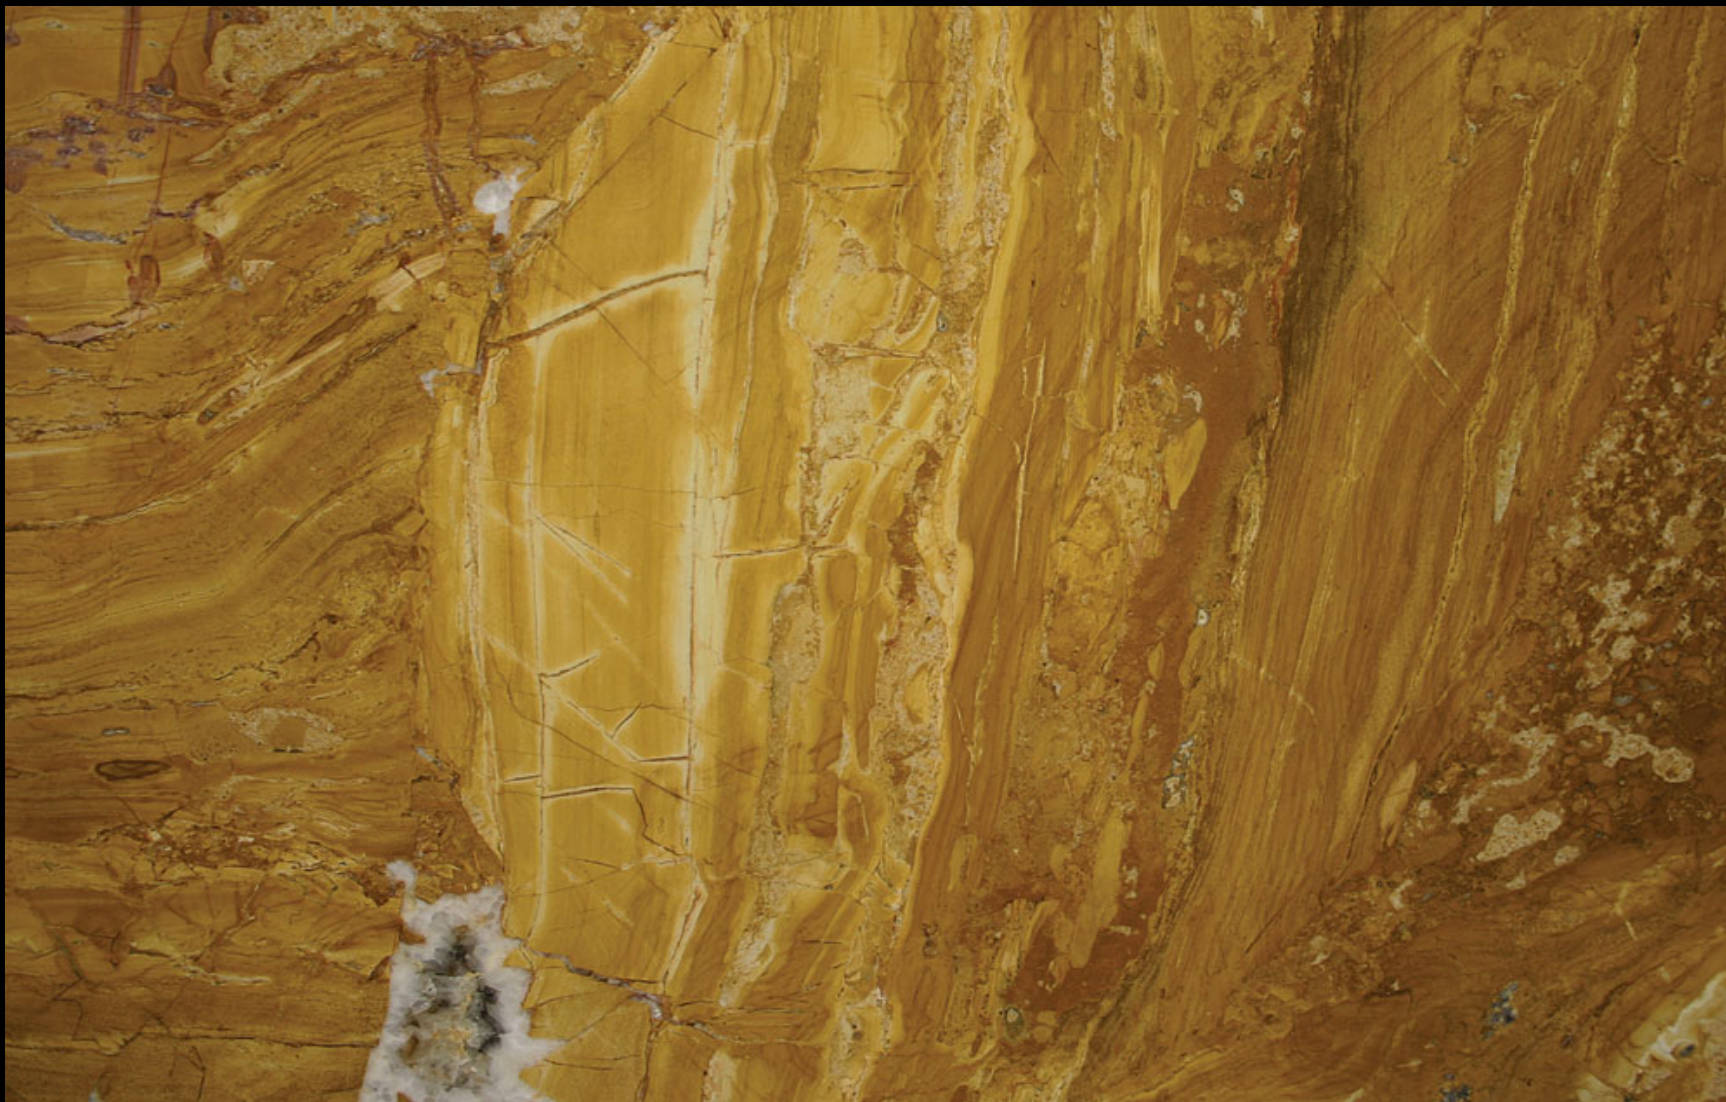

PETRIFIED FOREST
Natural Marble Slab

CACTUS
STONE & TILE

401 South 50th Street
Phoenix, AZ 85034
Phone: 602-275-6400
www.cactusstone.com

Available in: 2 cm Polished

NOTE: Your slab will vary in color, shade, veining, movement, fissures, etc. from this picture. View current inventory to make actual selection.