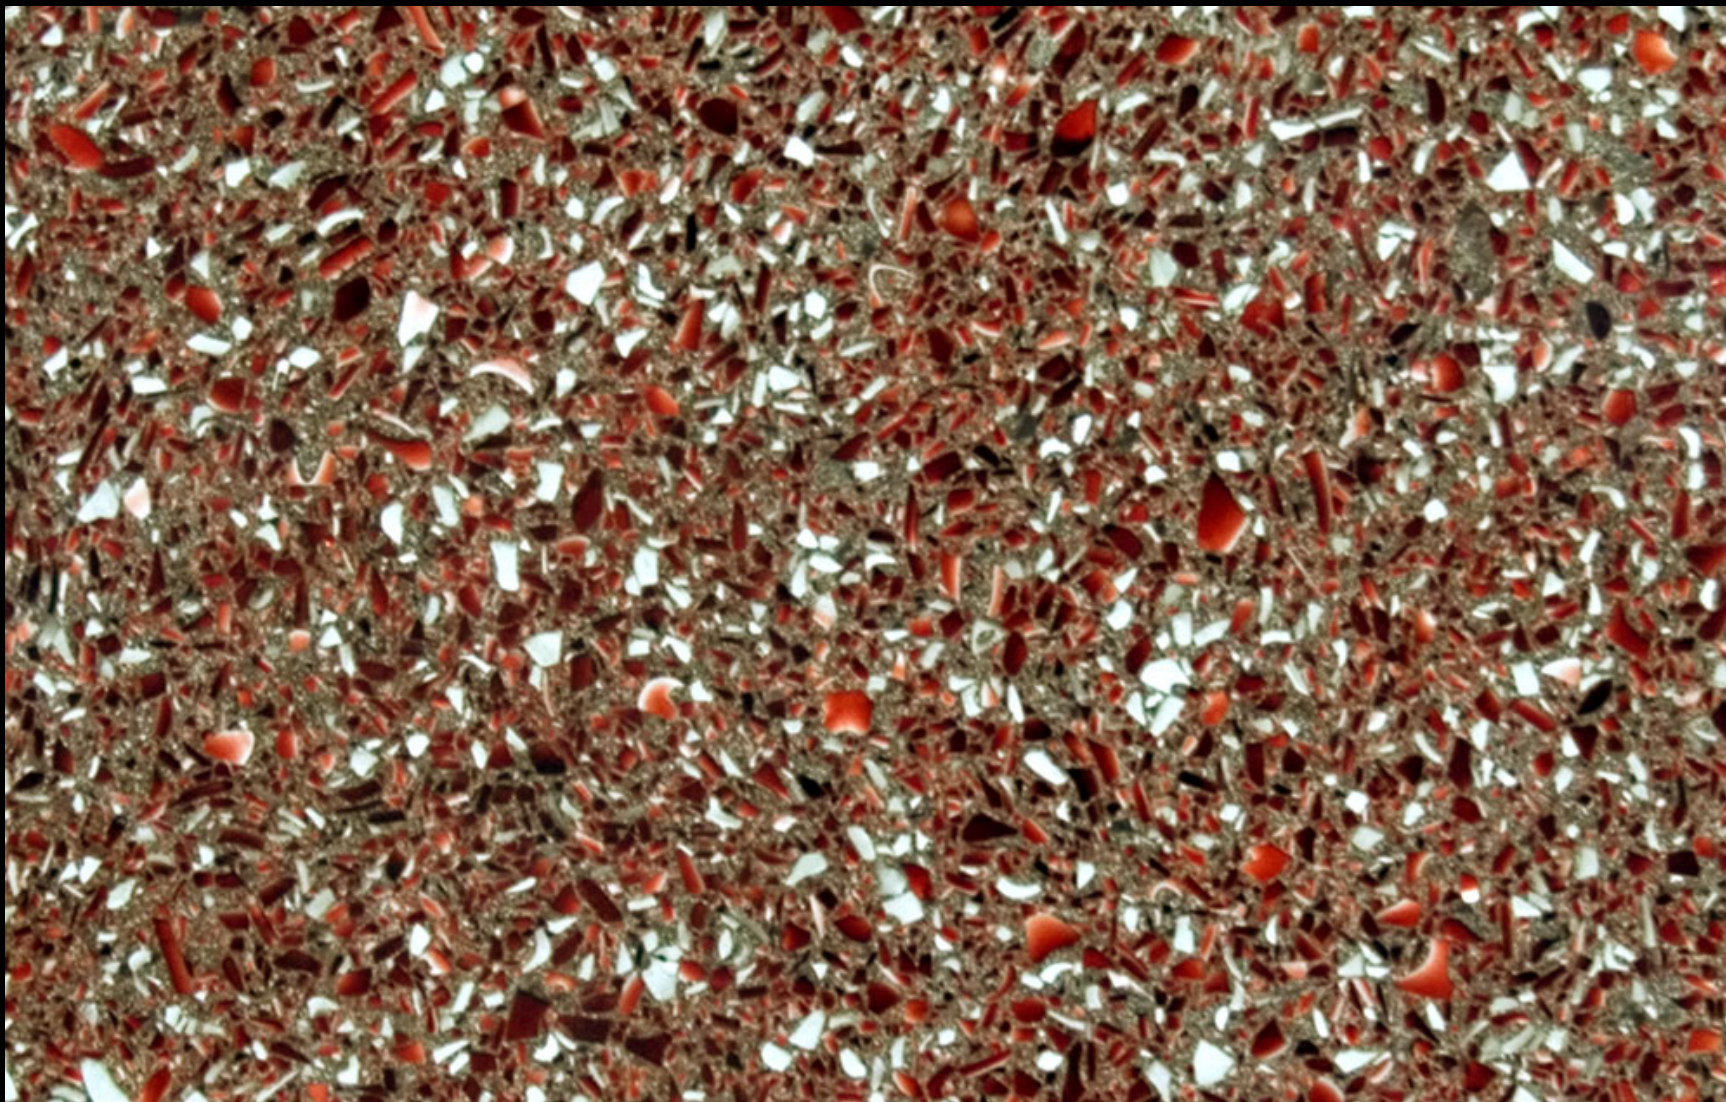

RUBY RED PATINA
Recycled Glass Slab from Vetrazzo®

CACTUS
STONE & TILE

401 South 50th Street
Phoenix, AZ 85034
Phone: 602-275-6400
www.cactusstone.com

Available in: 3 cm Polished

NOTE: Your slab will vary in color, shade, veining, movement, fissures, etc. from this picture. View current inventory to make actual selection.