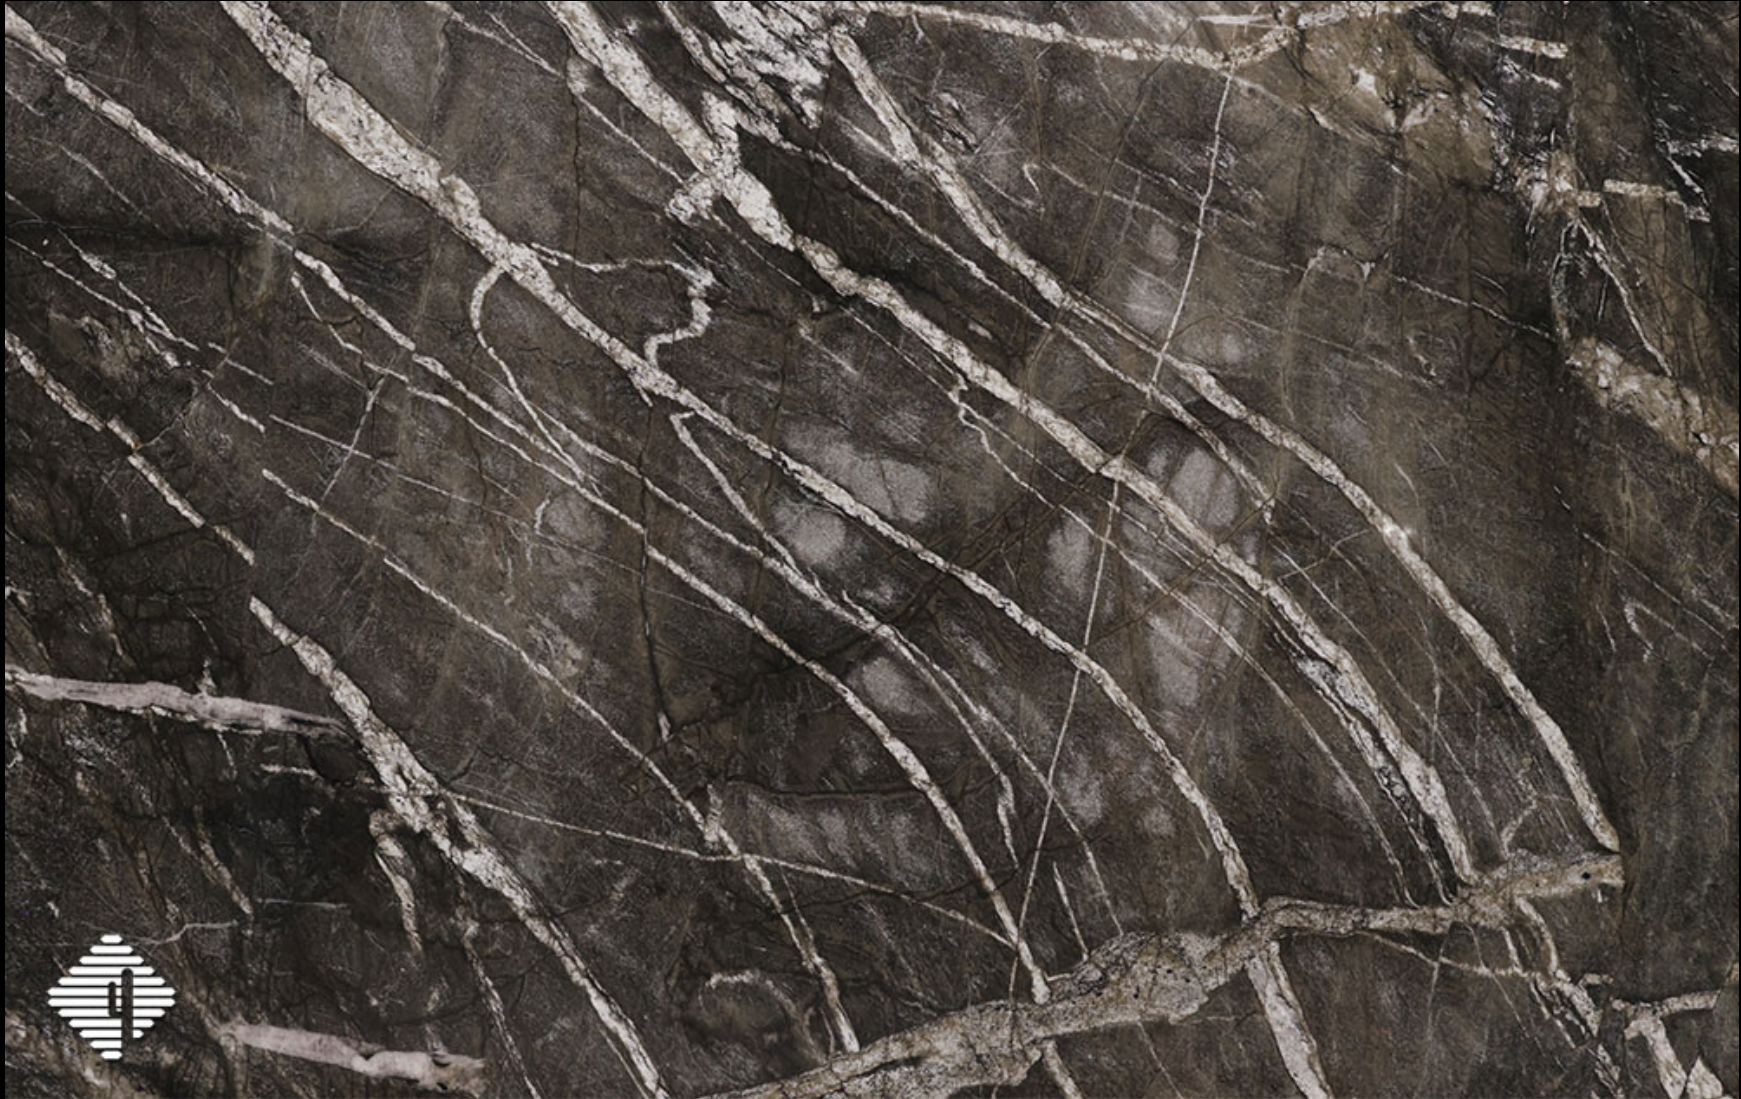

STORMY SEA
Natural Granite Slab

CACTUS
STONE & TILE

401 South 50th Street
Phoenix, AZ 85034
Phone: 602-275-6400
www.cactusstone.com

Available in: 2 cm Polished

NOTE: Your slab will vary in color, shade, veining, movement, fissures, etc. from this picture. View current inventory to make actual selection.